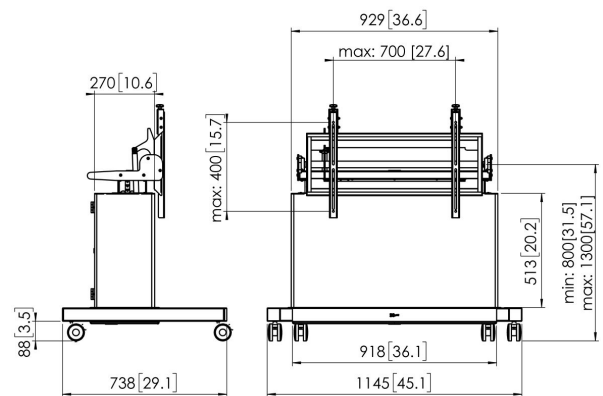

PFTE 7121 Motorized Touch Table

Specifications

Article number (SKU)	7371214
Colour	Silver
EAN single box	8712285337161
Guarantee	5 years
Min. screen size (inch)	50
Max. screen size (inch)	86
Max. weight load (kg/Lbs)	160 / 352.74
Max. distance to floor - center display (mm)	1300
Max. horizontal hole pattern (mm)	700
Max. vertical hole pattern (mm)	400
Min. distance to floor - center display (mm)	800
Min. horizontal hole pattern (mm)	100
Min. vertical hole pattern (mm)	100
Motorized	Yes
Remote controlled	Yes
Height adjustment (mm)	500