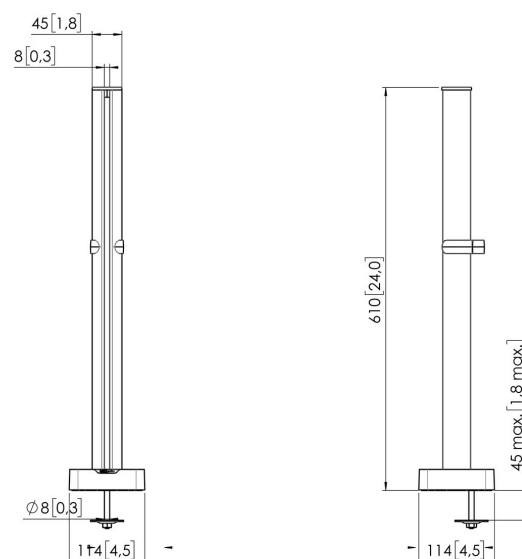

## MOMO C160 Base with Pole Component, for Motion and Motion Plus, 60 cm (black)

### Største fordele

Build your ideal monitor arm The MOMO C160 Base with Pole Component, 60 cm, is part of MOMO Motion and Motion+. Specially designed for desk mounting. Endless possibilities Create a multi-monitor set-up with just a few components. Including both straight and angled positions. MOMO monitor arm accessories and components are installed using just one allen (hex) key, cleverly integrated into the product. So you'll always have the right tool at hand.

### Specifikationer

Varenummer	7161600
Farve	Sort
EAN enkelt pakke	8712285354106
Højde	610
Bredde	114
Dybde	114
TÜV-certificeret	Ja
Garanti	10 år

VOGEL'S HOLDING BV (©)

All rights reserved.  
Subject to printing errors,  
technical and price  
amendments.