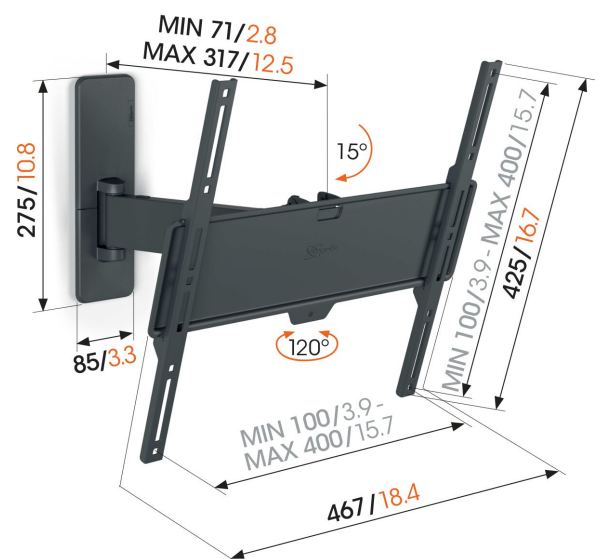

TVM 1423 Full-Motion TV Wall Mount

Key Benefits

- Smoothly turn your TV up to 120°
- Secure tilting up to 15°
- Easy to level, even after installation
- Cable strap included
- Free spirit level included

Full-motion TV wall mount for TVs from 32 to 65 inches

Would you like to enjoy your TV to the full, even if you are not sitting directly in front of it? This QUICK Full-Motion TV wall mount makes it possible. You can turn the wall mount 120° and tilt it 15°. And don't worry if you're not that handy. Installing the QUICK Full-Motion TV wall mount is extremely easy. You can mount your TV safely on the wall in max. 30 minutes. The TV wall mount is suitable for TVs from 32 to 65 inches and weighing up to 25 kg.

mm/inch
VESA mounting holes

TVM 1423 Full-Motion TV Wall Mount

Specifications

Min. screen size (inch)	32
Max. screen size (inch)	65
Min. hole pattern	100mm x 100mm
Max. hole pattern	400mm x 400mm
Min. horizontal hole pattern (mm)	100
Max. horizontal hole pattern (mm)	400
Min. vertical hole pattern (mm)	100
Max. vertical hole pattern (mm)	400
Universal or fixed hole pattern	Universal
Max. height of interface (mm)	425
Max. width of interface (mm)	467
Max. weight load (kg)	25
Max. weight load (Lbs)	55.12
Turn	Motion (up to 120°)
Number of pivot points	2
Tilt	Tilt up to 15°
Cable management	Cable strap
Spirit level included	Yes
Height	447
Width	447
Article number (SKU)	1814230
EAN single box	8712285349249
Colour	Black
Certifications	TÜV
TÜV certified	Yes
Guarantee	5 years