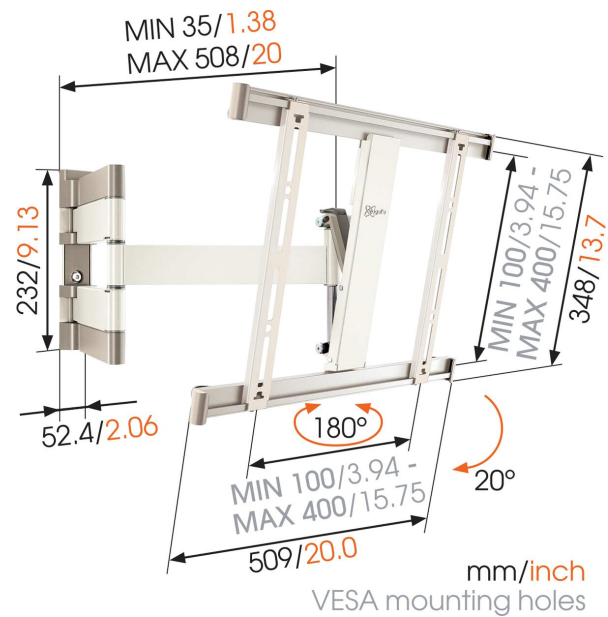

## THIN 245 UltraThin Full-Motion TV Wall Mount (white)

Entertain to the max by mounting your flat screen TV on the THIN 245 UltraThin wall mount. It gives you the ultimate viewing flexibility for your bedroom, living room, children's room and kitchen. This wall mount easily turns your TV up to 180 degrees (90 degrees left and 90 degrees right) and tilts your screen up to 20 degrees forward for convenient viewing, anywhere in the room. This mount is part of the Vogel's TURN products.

## THIN 245 UltraThin Full-Motion TV Wall Mount (white)

# Specifications

Article number (SKU)	8392451
Colour	White
EAN single box	8712285322983
Product size	M
TÜV certified	Yes
Tilt	Tilt up to 20°
Turn	Full motion (up to 180°)
Guarantee	Lifetime
Min. screen size (inch)	26
Max. screen size (inch)	55
Max. weight load (kg/Lbs)	18 / 39.68
Min. hole pattern	50mm x 50mm
Max. hole pattern	400mm x 400mm
Max. bolt size	M8
Max. height of interface (mm)	348
Max. width of interface (mm)	509
Certifications	TÜV
Max. distance to the wall (mm / inch)	508 / 20.00
Min. distance to the wall (mm / inch)	35 / 1.38
Number of pivot points	3
Spirit level included	Yes
Universal or fixed hole pattern	Universal