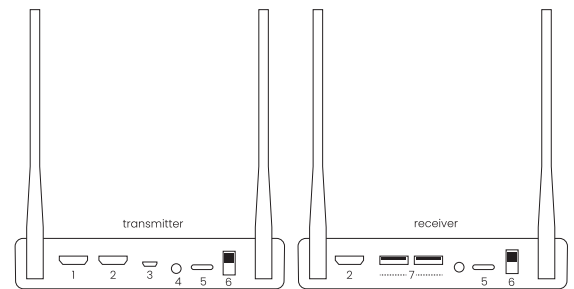

Transmitter

AV input	1x HDMI
AV output	1x HDMI (loopthrough)
Infrared output	1x 3.5 mm jack
USB output	1x micro-USB (PC, laptop)
Dimensions (h x w x d)	22 x 155 x 77 mm
Weight	320 grams

Receiver

Output	1x HDMI
Infrared input	Built-in IR sensor
USB input	2x USB-A (keyboard, mouse)
Dimensions (h x w x d)	22 x 155 x 77 mm
Weight	320 grams

General

Power	100-240 VAC 50/60 Hz, 5 VDC adapter
-------	-------------------------------------

Connections

- 1 HDMI in
- 2 HDMI out
- 3 USB (PC) connection
- 4 Infrared output
- 5 DC power
- 6 On/off switch
- 7 USB (keyboard/mouse) connection