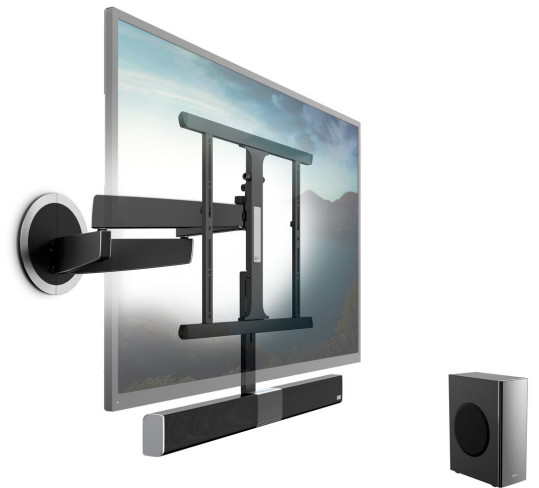

## SoundMount (NEXT 8365) Full-Motion TV Wall Mount with Integrated Sound

### Key Benefits

- The first wall bracket with integrated soundbar
- Sound is adjusted with the TV remote control
- Unsurpassed viewing and sound, anywhere in the room
- Wireless subwoofer can be placed anywhere
- Bluetooth audio streaming

### Impressive audio that turns with your TV

TVs are becoming thinner and lighter. This is at the expense of the sound quality. This, however, will not be an issue thanks to the SoundMount™. This TV bracket combines our high-end swivelling wall support (Vogel's DesignMount) with an built-in sound bar (including a wireless subwoofer). You can enjoy the best picture and audio from every place in a room with this.

# SoundMount (NEXT 8365) Full-Motion TV Wall Mount with Integrated Sound