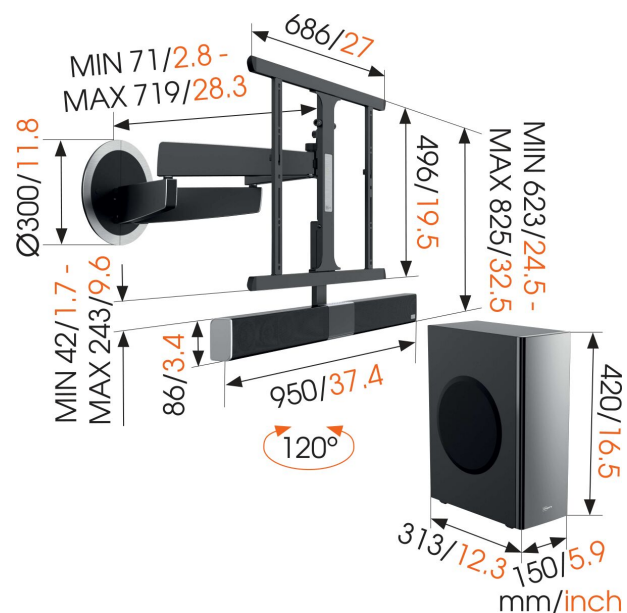

## SoundMount (NEXT 8365) Full-Motion TV Wall Mount with Integrated Sound

### Key Benefits

- The first wall bracket with integrated soundbar
- Sound is adjusted with the TV remote control
- Unsurpassed viewing and sound, anywhere in the room
- Wireless subwoofer can be placed anywhere
- Bluetooth audio streaming

### Impressive audio that turns with your TV

TVs are becoming thinner and lighter. This is at the expense of the sound quality. This, however, will not be an issue thanks to the SoundMount™. This TV bracket combines our high-end swivelling wall support (Vogel's DesignMount) with an built-in sound bar (including a wireless subwoofer). You can enjoy the best picture and audio from every place in a room with this.

## Specifications

Article number (SKU)	8735080
Colour	Black
EAN single box	8712285330629
Product size	L
TÜV certified	Yes
Turn	Motion (up to 120°)
Guarantee	Lifetime
Guarantee electrical parts	2 years
Min. screen size (inch)	40
Max. screen size (inch)	65
Max. weight load (kg/Lbs)	30 / 66.14
Min. hole pattern	200mm x 200mm
Max. hole pattern	600mm x 400mm
Max. bolt size	M8
Max. height of interface (mm)	496
Max. width of interface (mm)	686
App Controlled	No
Audio formats	High-res Audio Linear PCM up to 192 kHz / 24 bit
Bluetooth audio streaming	Yes
Cable management	Cable velcro straps Cable management integrated in arm Cable fingers for cable management on the back of your TV
Certifications	CE CB TÜV
Connections	Analog 2x IN (mini-jack) Digital 1x IN optical (S/PDIF) HDMI 1x OUT with CEC/ARC HDMI 2x IN
Frequency response soundbar	180 Hz-20 kHz
Frequency response subwoofer	40 Hz-150 Hz
Integrated soundbar	Yes
Max. distance to the wall (mm / inch)	720 / 28.35
Max. horizontal hole pattern (mm)	600
Max. vertical hole pattern (mm)	400
Min. distance to the wall (mm / inch)	72 / 2.83
Number of mounting points	4
Remote controlled	No
Sound output subwoofer	150
Sound output (total)	300