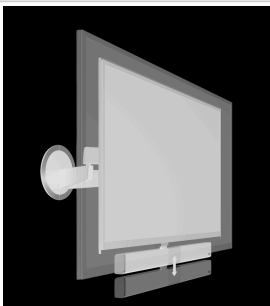

Specifications

Product type number	NEXT 8365	Certifications	CE CB
Article number (SKU)	8735080	Connections	Analog 2x IN (mini-jack) Digital 1x IN optical (S/PDIF) HDMI 1x OUT; with CEC/ ARC HDMI 2x IN
Colour	Black	Frequency response soundbar	180 Hz-20 kHz
EAN single box	8712285330629	Frequency response subwoofer	40 Hz-150 Hz
Product size	L	Integrated soundbar	Yes
TÜV certified	Yes	Max. distance to the wall (mm)	720
Turn	Motion (up to 120°)	Min. distance to the wall (mm)	72
Guarantee	Lifetime	Number of pivot points	4
Guarantee electrical parts	2 years	Product group	Tv mount turn
Min. screen size (inch)	40	Remote controlled	No
Max. screen size (inch)	65	Sound output subwoofer	150
Max. weight load (kg)	30	Sound output (total)	300
Min. hole pattern	200mm x 200mm	Universal or fixed hole pattern	Universal
Max. hole pattern	600mm x 400mm	Voltage	230 V, 50 Hz
Max. bolt size	M8	What's in the box	• Allen key • Mounting instructions • TV mounting kit • Wall mount • Wall mounting kit • Drilling template
Max. height of interface (mm)	496	Wireless subwoofer	Yes
Max. width of interface (mm)	686		
App Controlled	No		
Audio formats	High-res Audio Linear PCM up to 192 kHz / 24 bit		
Bluetooth audio streaming	Yes		
Cable management	Cable velcro Cable management integrated in arm Cable fingers for cable management on the back of your TV