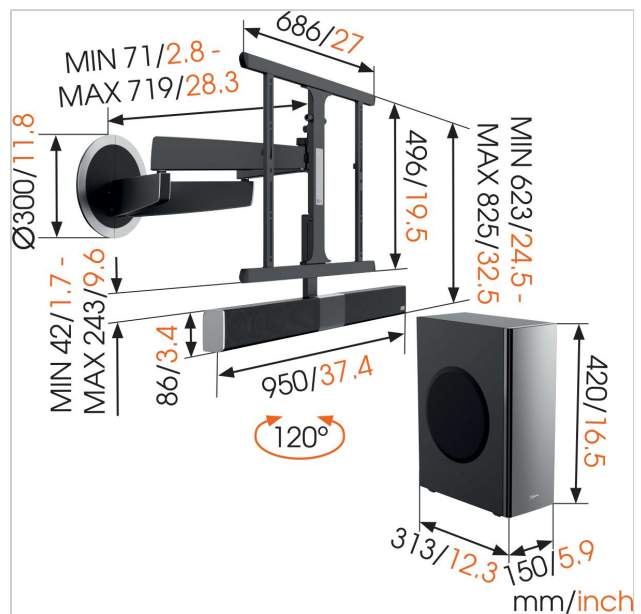

All-in-one: swivelling wall bracket + built-in sound bar + wireless subwoofer

The SoundMount (NEXT 8365) is a unique wall bracket with built-in sound bar. Use it to optimise your viewing and listening experience with one elegant solution. This product guarantees impressive sound quality that turns with your TV and makes your films and music come alive.

Specifications

Product type number	NEXT 8365	Certifications	CE CB
Article number (SKU)	8735080	Connections	Analog 2x IN (mini-jack) Digital 1x IN optical (S/PDIF) HDMI 1x OUT; with CEC/ ARC HDMI 2x IN
Colour	Black	Frequency response soundbar	180 Hz-20 kHz
EAN single box	8712285330629	Frequency response subwoofer	40 Hz-150 Hz
Product size	L	Integrated soundbar	Yes
TÜV certified	Yes	Max. distance to the wall (mm)	720
Turn	Motion (up to 120°)	Min. distance to the wall (mm)	72
Guarantee	Lifetime	Number of pivot points	4
Guarantee electrical parts	2 years	Product group	Tv mount turn
Min. screen size (inch)	40	Remote controlled	No
Max. screen size (inch)	65	Sound output subwoofer	150
Max. weight load (kg)	30	Sound output (total)	300
Min. hole pattern	200mm x 200mm	Universal or fixed hole pattern	Universal
Max. hole pattern	600mm x 400mm	Voltage	230 V, 50 Hz
Max. bolt size	M8	What's in the box	<ul style="list-style-type: none"> • Allen key • Mounting instructions • TV mounting kit • Wall mount • Wall mounting kit • Drilling template
Max. height of interface (mm)	496	Wireless subwoofer	Yes
Max. width of interface (mm)	686		
App Controlled	No		
Audio formats	High-res Audio Linear PCM up to 192 kHz / 24 bit		
Bluetooth audio streaming	Yes		
Cable management	Cable velcro Cable management integrated in arm Cable fingers for cable management on the back of your TV		