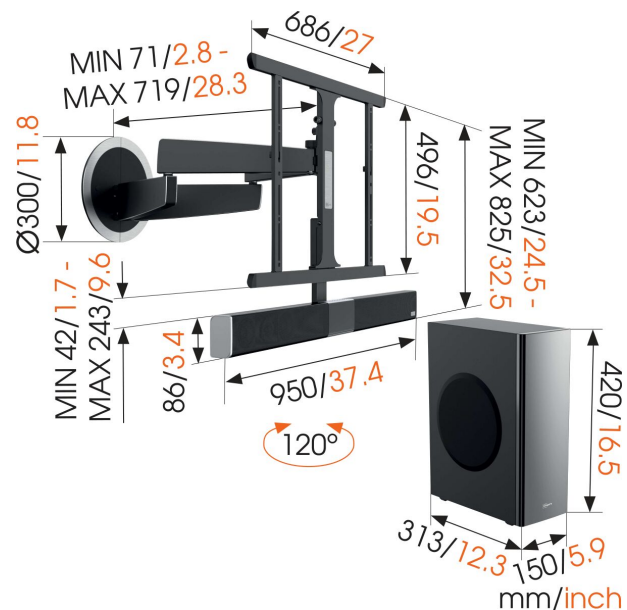

SoundMount (NEXT 8365) Full-Motion TV Wall Mount with Integrated Sound

Key Benefits

- The first wall bracket with integrated soundbar
- Sound is adjusted with the TV remote control
- Unsurpassed viewing and sound, anywhere in the room
- Wireless subwoofer can be placed anywhere
- Bluetooth audio streaming

Impressive audio that turns with your TV

TVs are becoming thinner and lighter. This is at the expense of the sound quality. This, however, will not be an issue thanks to the SoundMount™. This TV bracket combines our high-end swivelling wall support (Vogel's DesignMount) with an built-in sound bar (including a wireless subwoofer). You can enjoy the best picture and audio from every place in a room with this.

SoundMount (NEXT 8365) Full-Motion TV Wall Mount with Integrated Sound

Specifications

Article number (SKU)	8735080
Colour	Black
EAN single box	8712285330629
Product size	L
TÜV certified	Yes
Turn	Motion (up to 120°)
Guarantee	Lifetime
Guarantee electrical parts	2 years
Min. screen size (inch)	40
Max. screen size (inch)	65
Max. weight load (kg)	30
Min. hole pattern	200mm x 200mm
Max. hole pattern	600mm x 400mm
Max. bolt size	M8
Max. height of interface (mm)	496
Max. width of interface (mm)	686
App Controlled	No
Audio formats	High-res Audio Linear PCM up to 192 kHz / 24 bit
Bluetooth audio streaming	Yes
Cable management	Cable velcro straps Cable management integrated in arm Cable fingers for cable management on the back of your TV
Certifications	CE CB
Connections	Analog 2x IN (mini-jack) Digital 1x IN optical (S/PDIF) HDMI 1x OUT with CEC/ARC HDMI 2x IN
Frequency response soundbar	180 Hz-20 kHz
Frequency response subwoofer	40 Hz-150 Hz
Integrated soundbar	Yes
Max. distance to the wall (mm)	720
Max. horizontal hole pattern (mm)	600
Max. vertical hole pattern (mm)	400
Min. distance to the wall (mm)	72
Number of mounting points	4
Remote controlled	No
Sound output subwoofer	150
Sound output (total)	300