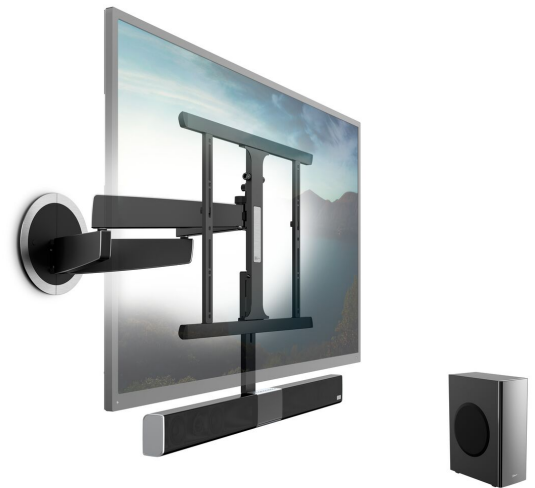

SoundMount (NEXT 8365) Full-Motion TV Wall Mount with Integrated Sound

Key Benefits

- The first wall bracket with integrated soundbar
- Sound is adjusted with the TV remote control
- Unsurpassed viewing and sound, anywhere in the room
- Wireless subwoofer can be placed anywhere
- Bluetooth audio streaming

Impressive audio that turns with your TV

TVs are becoming thinner and lighter. This is at the expense of the sound quality. This, however, will not be an issue thanks to the SoundMount™. This TV bracket combines our high-end swivelling wall support (Vogel's DesignMount) with an built-in sound bar (including a wireless subwoofer). You can enjoy the best picture and audio from every place in a room with this.

SoundMount (NEXT 8365) Full-Motion TV Wall Mount with Integrated Sound

Specifications

Article number (SKU)	8735080
Colour	Black
EAN single box	8712285330629
Product size	L
TÜV certified	Yes
Turn	Motion (up to 120°)
Guarantee	Lifetime
Guarantee electrical parts	2 years
Min. screen size (inch)	40
Max. screen size (inch)	65
Max. weight load (kg)	30
Min. hole pattern	200mm x 200mm
Max. hole pattern	600mm x 400mm
Max. bolt size	M8
Max. height of interface (mm)	496
Max. width of interface (mm)	686
App Controlled	No
Audio formats	High-res Audio Linear PCM up to 192 kHz / 24 bit
Bluetooth audio streaming	Yes
Cable management	Cable velcro straps Cable management integrated in arm Cable fingers for cable management on the back of your TV
Certifications	CE CB
Connections	Analog 2x IN (mini-jack) Digital 1x IN optical (S/PDIF) HDMI 1x OUT with CEC/ARC HDMI 2x IN
Frequency response soundbar	180 Hz-20 kHz
Frequency response subwoofer	40 Hz-150 Hz
Integrated soundbar	Yes
Max. distance to the wall (mm)	720
Max. horizontal hole pattern (mm)	600
Max. vertical hole pattern (mm)	400
Min. distance to the wall (mm)	72
Number of mounting points	4
Remote controlled	No
Sound output subwoofer	150
Sound output (total)	300