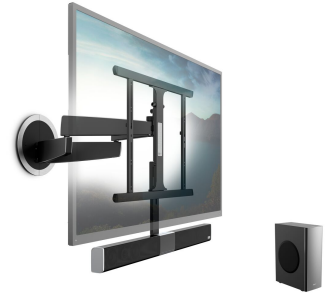

SoundMount (NEXT 8365) Full-Motion TV Wall Mount with Integrated Sound

Key Benefits

- The first wall bracket with integrated soundbar
- Sound is adjusted with the TV remote control
- Unsurpassed viewing and sound, anywhere in the room
- Wireless subwoofer can be placed anywhere
- Bluetooth audio streaming

Impressive audio that turns with your TV

TVs are becoming thinner and lighter. This is at the expense of the sound quality. This, however, will not be an issue thanks to the SoundMount™. This TV bracket combines our high-end swivelling wall support (Vogel's DesignMount) with an built-in sound bar (including a wireless subwoofer). You can enjoy the best picture and audio from every place in a room with this.

SoundMount (NEXT 8365) Full-Motion TV Wall Mount with Integrated Sound

Specifications

Article number (SKU)	8735080
Colour	Black
EAN single box	8712285330629
Product size	L
TÜV certified	Yes
Turn	Motion (up to 120°)
Guarantee	Lifetime
Guarantee electrical parts	2 years
Min. screen size (inch)	40
Max. screen size (inch)	65
Max. weight load (kg)	30
Min. hole pattern	200mm x 200mm
Max. hole pattern	600mm x 400mm
Max. bolt size	M8
Max. height of interface (mm)	496
Max. width of interface (mm)	686
App Controlled	No
Audio formats	High-res Audio Linear PCM up to 192 kHz / 24 bit
Bluetooth audio streaming	Yes
Cable management	Cable velcro straps Cable management integrated in arm Cable fingers for cable management on the back of your TV
Certifications	CE CB
Connections	Analog 2x IN (mini-jack) Digital 1x IN optical (S/PDIF) HDMI 1x OUT with CEC/ARC HDMI 2x IN
Frequency response soundbar	180 Hz-20 kHz
Frequency response subwoofer	40 Hz-150 Hz
Integrated soundbar	Yes
Max. distance to the wall (mm)	720
Max. horizontal hole pattern (mm)	600
Max. vertical hole pattern (mm)	400
Min. distance to the wall (mm)	72
Number of mounting points	4
Remote controlled	No
Sound output subwoofer	150
Sound output (total)	300