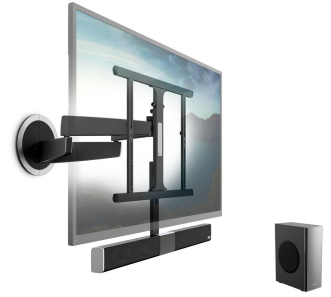

## SoundMount (NEXT 8365) Full-Motion TV Wall Mount with Integrated Sound

### Key Benefits

- The first wall bracket with integrated soundbar
- Sound is adjusted with the TV remote control
- Unsurpassed viewing and sound, anywhere in the room
- Wireless subwoofer can be placed anywhere
- Bluetooth audio streaming

### Impressive audio that turns with your TV

TVs are becoming thinner and lighter. This is at the expense of the sound quality. This, however, will not be an issue thanks to the SoundMount™. This TV bracket combines our high-end swivelling wall support (Vogel's DesignMount) with an built-in sound bar (including a wireless subwoofer). You can enjoy the best picture and audio from every place in a room with this.

# SoundMount (NEXT 8365) Full-Motion TV Wall Mount with Integrated Sound