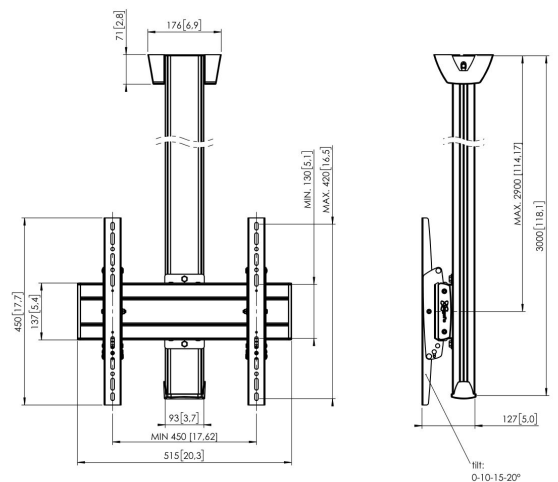

C3044S Display Ceiling Mount fixed (silver)

"Ceiling mount kit C3044

Display size: Fitment: 400x400Max. load: 80 kg - 176 lbs Kit consists of: • 1x PUC 1060 Ceiling plate • 1x PUC 2530 Pole 300 cm • 1x PFB 3405 Interface bar • 1x PFS 3304 Interface display strips"

C3044S Display Ceiling Mount fixed (silver)

Specifications

Article number (SKU)	7950034
Colour	Silver
EAN single box	8712285332180
Length	3000
Width	515
Depth	127
TÜV certified	Yes
Tilt	Tilt up to 20°
Guarantee	5 years
Max. weight load (kg)	80
Min. hole pattern	100mm x 100mm
Max. hole pattern	450mm x 420mm
Max. bolt size	M8
Max. height of interface (mm)	450
Max. width of interface (mm)	515
Autolock	True
Ceiling types	Flat ceiling
Fischer inside	Yes
Max. distance to ceiling - center display (mm)	2900
Max. horizontal hole pattern (mm)	450
Max. screen size (Inch)	65
Max. vertical hole pattern (mm)	420
Min. horizontal hole pattern (mm)	100
Min. vertical hole pattern (mm)	100
Universal or fixed hole pattern	Universal