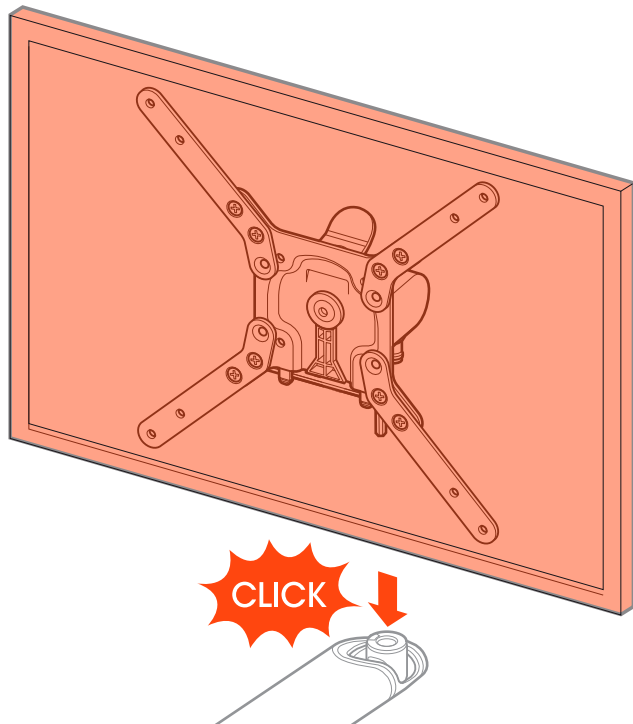

3

Designed and engineered in the Netherlands
More information on: www.vogels.com

VOGEL'S PRODUCTS BV, HONDSRUGLAAN 93, 5628 DB EINDHOVEN, THE NETHERLANDS