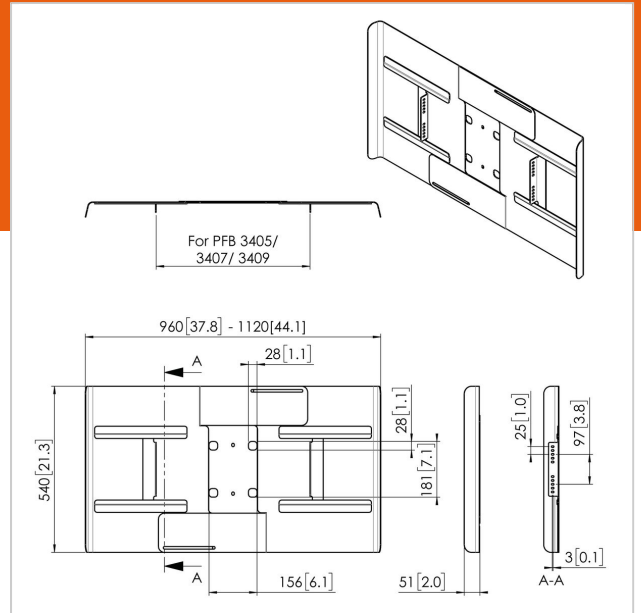

## PFA 9115 Back cover landscape 42-49"

Article number (SKU) 7291150  
Colour Black

Universal display rear covers are designed to cover the rear of the display, hiding cables and players from view and to prevent for tampering. The rear covers can be used in combination with Connect-it ceiling and Connect-it floor solutions. The PFA 9115 and PFA 9116 are for single pole landscape mounting. The PFA 9120 and PFA 9121 are for single pole portrait mounting.

## Specifications

Product type number	PFA 9115
Article number (SKU)	7291150
Colour	Black
EAN single box	8712285324864
Guarantee	5 years
Max. screen size (inch)	49
Min. screen size (inch)	42