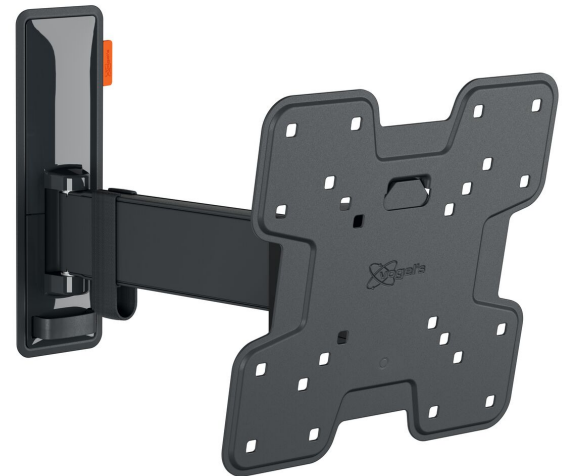

## TVM 3221 Full-Motion TV Wall Mount

### Key Benefits

- Smooth OneFinger™ Movement - Thanks to coated bearings and precision steel shafts
- Keep your TV always level (horizontally and vertically)
- Cable clip included: Guide your cables from TV to wall
- Effortless tilting - Avoid reflections and tilt up to  $-10^\circ$  up to  $10^\circ$
- Smoothly turn your TV up to  $120^\circ$

### Stylish and safe: full-motion TV wall mount for TVs from 19 to 43 inches

Safety, design and viewing comfort go hand in hand with this stylish COMFORT Full-Motion TV wall mount. The wall mount is specially designed for intensive use. It is very sturdy and guarantees an optimal viewing experience. You can turn the wall mount up to  $120^\circ$  and tilt it  $20^\circ$  ( $10^\circ$  forwards and backwards). The wall mount is suitable for TVs from 19 to 43 inches and weighing up to 15 kg.