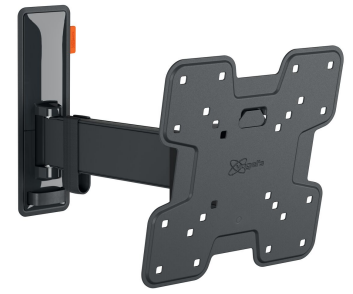

## TVM 3221 Full-Motion TV Wall Mount

### Key Benefits

- Smooth OneFinger™ Movement - Thanks to coated bearings and precision steel shafts
- Keep your TV always level (horizontally and vertically)
- Cable clip included: Guide your cables from TV to wall
- Effortless tilting - Avoid reflections and tilt up to  $-10^\circ$  up to  $10^\circ$
- Smoothly turn your TV up to  $120^\circ$

### Stylish and safe: full-motion TV wall mount for TVs from 19 to 43 inches

Safety, design and viewing comfort go hand in hand with this stylish COMFORT Full-Motion TV wall mount. The wall mount is specially designed for intensive use. It is very sturdy and guarantees an optimal viewing experience. You can turn the wall mount up to  $120^\circ$  and tilt it  $20^\circ$  ( $10^\circ$  forwards and backwards). The wall mount is suitable for TVs from 19 to 43 inches and weighing up to 15 kg.