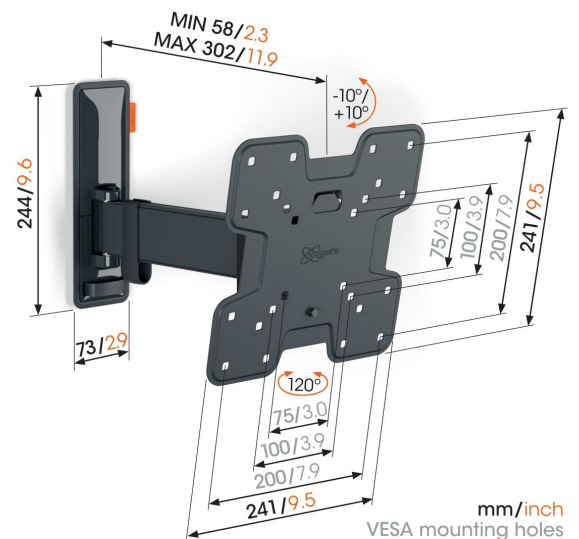

## TVM 3221 Full-Motion TV Wall Mount

### Key Benefits

- Smooth OneFinger™ Movement - Thanks to coated bearings and precision steel shafts
- Keep your TV always level (horizontally and vertically)
- Cable clip included: Guide your cables from TV to wall
- Effortless tilting - Avoid reflections and tilt up to  $-10^\circ$  up to  $10^\circ$
- Smoothly turn your TV up to  $120^\circ$

### Stylish and safe: full-motion TV wall mount for TVs from 19 to 43 inches

Safety, design and viewing comfort go hand in hand with this stylish COMFORT Full-Motion TV wall mount. The wall mount is specially designed for intensive use. It is very sturdy and guarantees an optimal viewing experience. You can turn the wall mount up to  $120^\circ$  and tilt it  $20^\circ$  ( $10^\circ$  forwards and backwards). The wall mount is suitable for TVs from 19 to 43 inches and weighing up to 15 kg.

### Specifications

Article number (SKU)	3832210
Colour	Black
EAN single box	8712285349645
Product size	S
Height	241
Width	241
TÜV certified	Yes
Tilt	Tilt up to 20°
Turn	Up to 120°
Guarantee	10 years
Min. screen size (inch)	19
Max. screen size (inch)	43
Max. weight load (kg)	15
Max. bolt size	M8
Max. height of interface (mm)	241
Max. width of interface (mm)	241
Cable management	Cable clip
Max. distance to the wall (mm)	302
Max. horizontal hole pattern (mm)	200
Max. vertical hole pattern (mm)	200
Min. distance to the wall (mm)	58
Min. horizontal hole pattern (mm)	75
Min. vertical hole pattern (mm)	75
Number of pivot points	2
Spirit level included	Yes
Universal or fixed hole pattern	Fixed