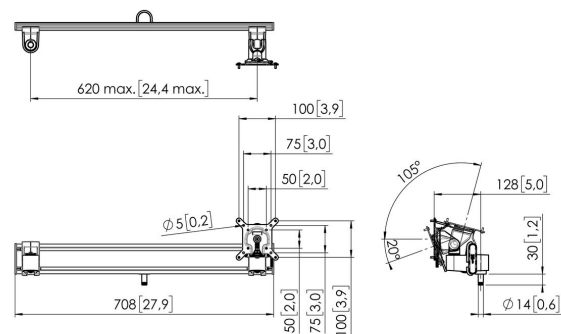

MOMO A001 Dual Monitor Adapter, (black)

Største fordele

Accessory for your monitor arm The MOMO A001 Dual Monitor Adapter. This accessory is part of MOMO Motion and Motion +. Specially designed for mounting two monitors side-by-side at the same height. Suitable for monitors of 27" with a VESA of 50x50, 75x75, and 100x100. All MOMO accessories are easy to install.

MOMO A001 Dual Monitor Adapter, (black)

Specifikationer

Varenummer	7190010
Farve	Sort
EAN enkelt pakke	8712285354663
TÜV-certificeret	Ja
Garanti	10 år
Maks. skærmbredde (mm)	620
Universelt eller fast hulmønster	Fast True