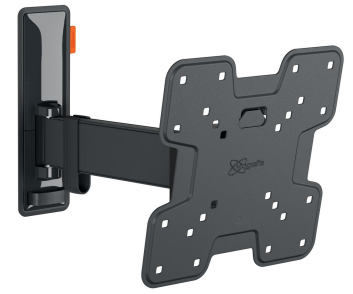

TVM 3223 Full-Motion TV Wall Mount

Key Benefits

- Smooth OneFinger™ Movement - Thanks to coated bearings and precision steel shafts
- Keep your TV always level (horizontally and vertically)
- Cable clip included: Guide your cables from TV to wall
- Effortless tilting - Avoid reflections and tilt up to -10° up to $+10^\circ$
- Smoothly turn your TV up to 120°

Stylish and safe: full-motion TV wall mount for TVs from 19 to 43 inches

Safety, design and viewing comfort go hand in hand with this stylish COMFORT Full-Motion TV wall mount. The wall mount is specially designed for intensive use. It is very sturdy and guarantees an optimal viewing experience. You can turn the wall mount up to 120° and tilt it 20° (10° forwards and backwards). The wall mount is suitable for TVs from 19 to 43 inches and weighing up to 15 kg.

TVM 3223 Full-Motion TV Wall Mount

Specifications

Article number (SKU)	3832230
Colour	Black
EAN single box	8712285349669
Product size	S
Height	241
Width	241
TÜV certified	Yes
Tilt	Tilt up to 20°
Turn	Up to 120°
Guarantee	10 years
Min. screen size (inch)	19
Max. screen size (inch)	43
Max. weight load (kg)	15
Max. bolt size	M8
Max. height of interface (mm)	241
Max. width of interface (mm)	241
Cable management	Cable clip
Max. distance to the wall (mm)	302
Max. horizontal hole pattern (mm)	200
Max. vertical hole pattern (mm)	200
Min. distance to the wall (mm)	58
Min. horizontal hole pattern (mm)	75
Min. vertical hole pattern (mm)	75
Number of pivot points	2
Spirit level included	Yes
Universal or fixed hole pattern	Fixed