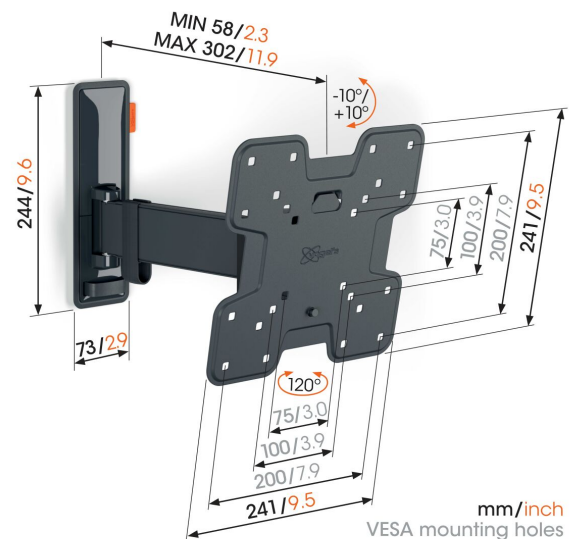

TVM 3223 Full-Motion TV Wall Mount

Key Benefits

- Smooth OneFinger™ Movement - Thanks to coated bearings and precision steel shafts
- Keep your TV always level (horizontally and vertically)
- Cable clip included: Guide your cables from TV to wall
- Effortless tilting - Avoid reflections and tilt up to -10° up to $+10^\circ$
- Smoothly turn your TV up to 120°

Stylish and safe: full-motion TV wall mount for TVs from 19 to 43 inches

Safety, design and viewing comfort go hand in hand with this stylish COMFORT Full-Motion TV wall mount. The wall mount is specially designed for intensive use. It is very sturdy and guarantees an optimal viewing experience. You can turn the wall mount up to 120° and tilt it 20° (10° forwards and backwards). The wall mount is suitable for TVs from 19 to 43 inches and weighing up to 15 kg.

TVM 3223 Full-Motion TV Wall Mount

Specifications

Article number (SKU)	3832230
Colour	Black
EAN single box	8712285349669
Product size	S
Height	241
Width	241
TÜV certified	Yes
Tilt	Tilt up to 20°
Turn	Up to 120°
Guarantee	10 years
Min. screen size (inch)	19
Max. screen size (inch)	43
Max. weight load (kg)	15
Max. bolt size	M8
Max. height of interface (mm)	241
Max. width of interface (mm)	241
Cable management	Cable clip
Max. distance to the wall (mm)	302
Max. horizontal hole pattern (mm)	200
Max. vertical hole pattern (mm)	200
Min. distance to the wall (mm)	58
Min. horizontal hole pattern (mm)	75
Min. vertical hole pattern (mm)	75
Number of pivot points	2
Spirit level included	Yes
Universal or fixed hole pattern	Fixed