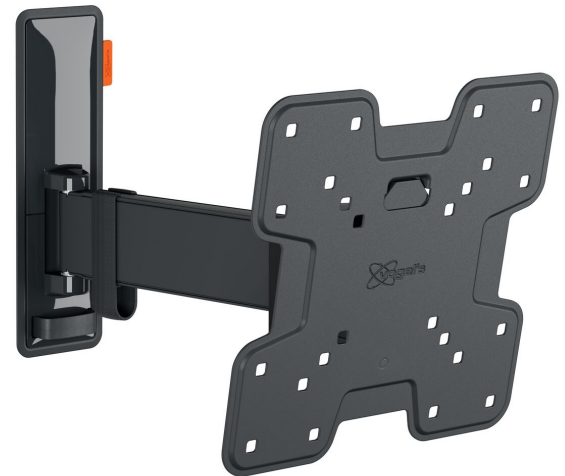

TVM 3223 Full-Motion TV Wall Mount

Key Benefits

- Smooth OneFinger™ Movement - Thanks to coated bearings and precision steel shafts
- Keep your TV always level (horizontally and vertically)
- Cable clip included: Guide your cables from TV to wall
- Effortless tilting - Avoid reflections and tilt up to -10° up to $+10^\circ$
- Smoothly turn your TV up to 120°

Stylish and safe: full-motion TV wall mount for TVs from 19 to 43 inches

Safety, design and viewing comfort go hand in hand with this stylish COMFORT Full-Motion TV wall mount. The wall mount is specially designed for intensive use. It is very sturdy and guarantees an optimal viewing experience. You can turn the wall mount up to 120° and tilt it 20° (10° forwards and backwards). The wall mount is suitable for TVs from 19 to 43 inches and weighing up to 15 kg.

TVM 3223 Full-Motion TV Wall Mount

Specifications

Article number (SKU)	3832230
Colour	Black
EAN single box	8712285349669
Product size	S
Height	241
Width	241
TÜV certified	Yes
Tilt	Tilt up to 20°
Turn	Up to 120°
Guarantee	10 years
Min. screen size (inch)	19
Max. screen size (inch)	43
Max. weight load (kg)	15
Max. bolt size	M8
Max. height of interface (mm)	241
Max. width of interface (mm)	241
Cable management	Cable clip
Max. distance to the wall (mm)	302
Max. horizontal hole pattern (mm)	200
Max. vertical hole pattern (mm)	200
Min. distance to the wall (mm)	58
Min. horizontal hole pattern (mm)	75
Min. vertical hole pattern (mm)	75
Number of pivot points	2
Spirit level included	Yes
Universal or fixed hole pattern	Fixed