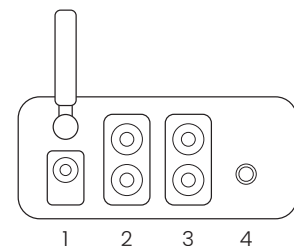

### Connections

Interface audio input	3.5 mm jack stereo
Interface audio output	Speaker connections

### General

Dimensions (h x w x d)	45 x 133 x 88 mm
Weight	275 grams
Ambient temperature	-5 °C ~ +40 °C
Storage temperature	-10 °C ~ +55 °C
Power	2x 20 W (rms)
Power supply	100-240 VAC 50/60 Hz, 12 VDC adapter (included)
Idle power consumption	< 2 W

## Connections

- 1 Audio input
- 2 Audio output R (right)
- 3 Audio output L (left)
- 4 DC power