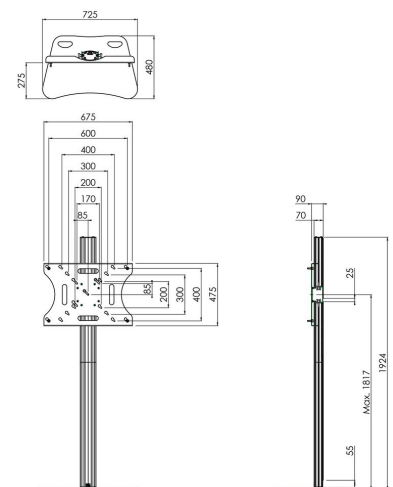

S062.8045 Display Floor Stand divisible, VESA

This floor stand is fully divisible and therefore highly suitable for rental applications. Easy to dismantle and compact to transport.

Smart
metals
MOUNTING SOLUTIONS

S062.8045 Display Floor Stand divisible, VESA

Specifications

Max. screen size (inch)	55
Min. horizontal hole pattern (mm)	200
Max. horizontal hole pattern (mm)	600
Min. vertical hole pattern (mm)	200
Max. vertical hole pattern (mm)	400
Universal or fixed hole pattern	Fixed
Bracket Interface	True
Mounting System	VESA VESA VESA VESA
Max. distance to floor - center display (mm)	1817
Max. weight load (kg)	30
Max. weight load (Lbs)	66.14
Height	1924
Width	725
Depth	480
Article number (SKU)	S062.8045
EAN single box	8718868873286
Colour	Silver
Guarantee	5 years