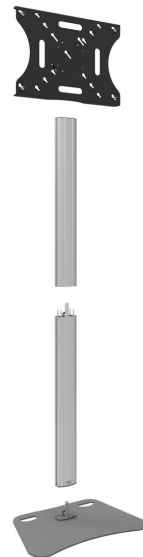

## S062.8045 Display Floor Stand divisible, VESA

This floor stand is fully divisible and therefore highly suitable for rental applications. Easy to dismantle and compact to transport.

Smart  
metals  
MOUNTING SOLUTIONS

## S062.8045 Display Floor Stand divisible, VESA

# Specifications

Max. screen size (inch)	55
Min. horizontal hole pattern (mm)	200
Max. horizontal hole pattern (mm)	600
Min. vertical hole pattern (mm)	200
Max. vertical hole pattern (mm)	400
Universal or fixed hole pattern	Fixed
Bracket Interface	Yes
Mounting System	VESA
Max. distance to floor - center display (mm)	1817
Max. weight load (kg)	30
Max. weight load (Lbs)	66.14
Height	1924
Width	725
Depth	480
Article number (SKU)	S062.8045
EAN single box	8718868873286
Colour	Silver
Guarantee	5 years