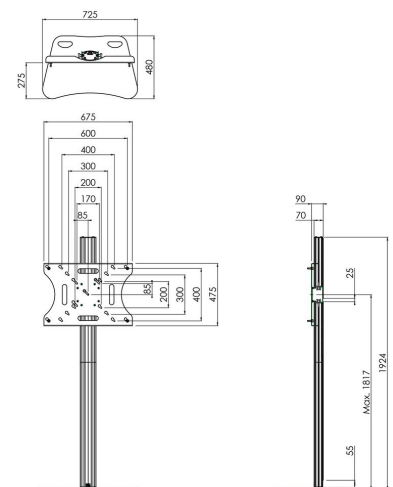

## S062.8045 Display Floor Stand divisible, VESA

This floor stand is fully divisible and therefore highly suitable for rental applications. Easy to dismantle and compact to transport.

Smart  
metals  
MOUNTING SOLUTIONS

## S062.8045 Display Floor Stand divisible, VESA

# Specifications

Max. screen size (inch)	55
Min. horizontal hole pattern (mm)	200
Max. horizontal hole pattern (mm)	600
Min. vertical hole pattern (mm)	200
Max. vertical hole pattern (mm)	400
Universal or fixed hole pattern	Fixed
Bracket Interface	Yes
Mounting System	VESA
Max. distance to floor - center display (mm)	1817
Max. weight load (kg)	30
Max. weight load (Lbs)	66.14
Height	1924
Width	725
Depth	480
Article number (SKU)	S062.8045
EAN single box	8718868873286
Colour	Silver
Guarantee	5 years