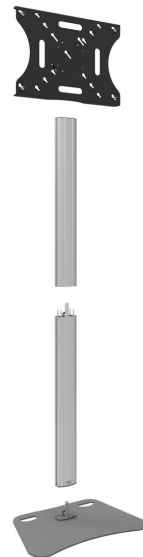

S062.8045 Display Floor Stand divisible, VESA

This floor stand is fully divisible and therefore highly suitable for rental applications. Easy to dismantle and compact to transport.

Smart
metals
MOUNTING SOLUTIONS

S062.8045 Display Floor Stand divisible, VESA

Specifications

Max. screen size (inch)	55
Min. horizontal hole pattern (mm)	200
Max. horizontal hole pattern (mm)	600
Min. vertical hole pattern (mm)	200
Max. vertical hole pattern (mm)	400
Universal or fixed hole pattern	Fixed
Bracket Interface	True
Mounting System	VESA VESA VESA VESA
Max. distance to floor - center display (mm)	1817
Max. weight load (kg)	30
Max. weight load (Lbs)	66.14
Height	1924
Width	725
Depth	480
Article number (SKU)	S062.8045
EAN single box	8718868873286
Colour	Silver
Guarantee	5 years