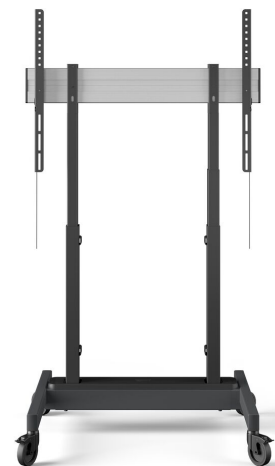

RISE 3205 Motorized Display Lift Trolley basic 50 mm/s (black EU)

Key Benefits

- Height adjustment range of no less than 700 mm
- TÜV, CE, UL and GS certified
- Movement speed of 50 mm/s for the heaviest screens with QuickRise®
- Lock your TV with a single click through ClickLoc™

Display moved smoothly and safely to the correct height A RISE 3205 motorized display lift trolley is suitable for (interactive) displays measuring up to 86" and weighing max. 100 kg. The lift raises the display smoothly and safely at a speed of 50 mm/s. The motorized display lift has a 700 mm travel range.

RISE 3205 Motorized Display Lift Trolley basic 50 mm/s (black EU)

Specifications

Motorized	Yes
Min. screen size (inch)	43
Min. screen size (inch)	43
Max. screen size (inch)	86
Max. screen size (inch)	86
Min. horizontal hole pattern (mm)	300
Max. horizontal hole pattern (mm)	800
Min. vertical hole pattern (mm)	300
Max. vertical hole pattern (mm)	600
Min. distance to floor - center display (mm)	903
Max. distance to floor - center display (mm)	1604
Max. weight load (kg)	100
Max. weight load (Lbs)	220.46
Height adjustment (mm)	700
Anti Collision safety mechanism	Yes
Height	1218
Width	827
Depth	745
Article number (SKU)	7332050
EAN single box	8712285357428
Colour	Black
Certifications	CE GS TÜV UL
TÜV certified	Yes
Guarantee	5 years