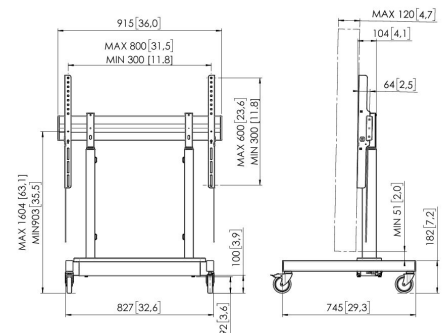

RISE 3205 Motorized Display Lift Trolley basic 50 mm/s (black EU)

Key Benefits

- Height adjustment range of no less than 700 mm
- TÜV, CE, UL and GS certified
- Movement speed of 50 mm/s for the heaviest screens with QuickRise®
- Lock your TV with a single click through ClickLoc™

Display moved smoothly and safely to the correct height A RISE 3205 motorized display lift trolley is suitable for (interactive) displays measuring up to 86" and weighing max. 100 kg. The lift raises the display smoothly and safely at a speed of 50 mm/s. The motorized display lift has a 700 mm travel range.

RISE 3205 Motorized Display Lift Trolley basic 50 mm/s (black EU)

Specifications

Motorized	Yes
Min. screen size (inch)	43
Min. screen size (inch)	43
Max. screen size (inch)	86
Max. screen size (inch)	86
Min. horizontal hole pattern (mm)	300
Max. horizontal hole pattern (mm)	800
Min. vertical hole pattern (mm)	300
Max. vertical hole pattern (mm)	600
Min. distance to floor - center display (mm)	903
Max. distance to floor - center display (mm)	1604
Max. weight load (kg)	100
Max. weight load (Lbs)	220.46
Height adjustment (mm)	700
Anti Collision safety mechanism	Yes
Height	1218
Width	827
Depth	745
Article number (SKU)	7332050
EAN single box	8712285357428
Colour	Black
Certifications	CE GS TÜV UL
TÜV certified	Yes
Guarantee	5 years