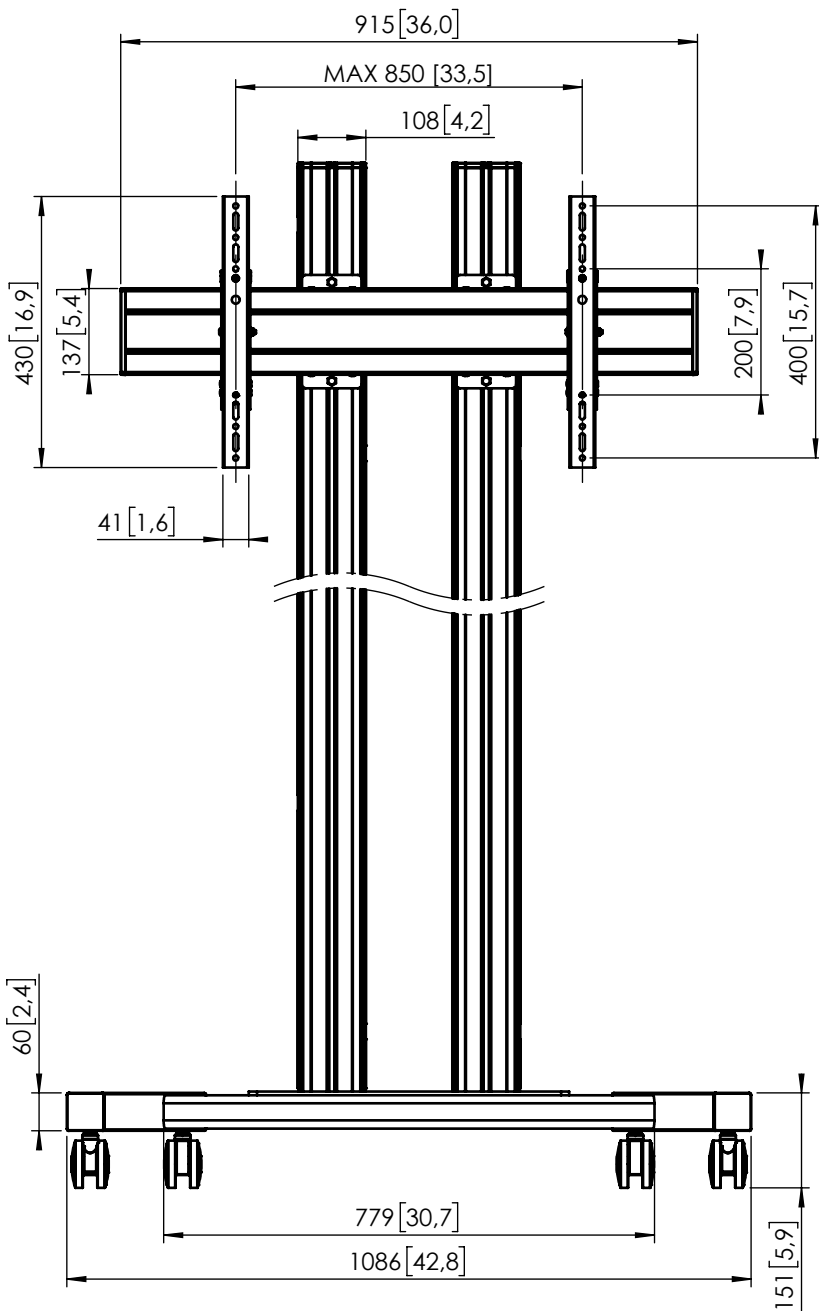

Product data sheet

TD 2084 Trolley

Dimensions in mm [inch]

Note : This document and specifications herein are confidential and the exclusive property of Vogel's Products b.v. Neither this design nor any information contained in this drawing may be reproduced or disclosed to others without written consent of Vogel's Products b.v. The design and information will not be reproduced, copied or used, either in part or in its entirety, as the basis for the manufacture or sale of items without written permission.
Warning: Please study all instructions and illustrations carefully before installation.
Information in this document is subject to change without further notice.