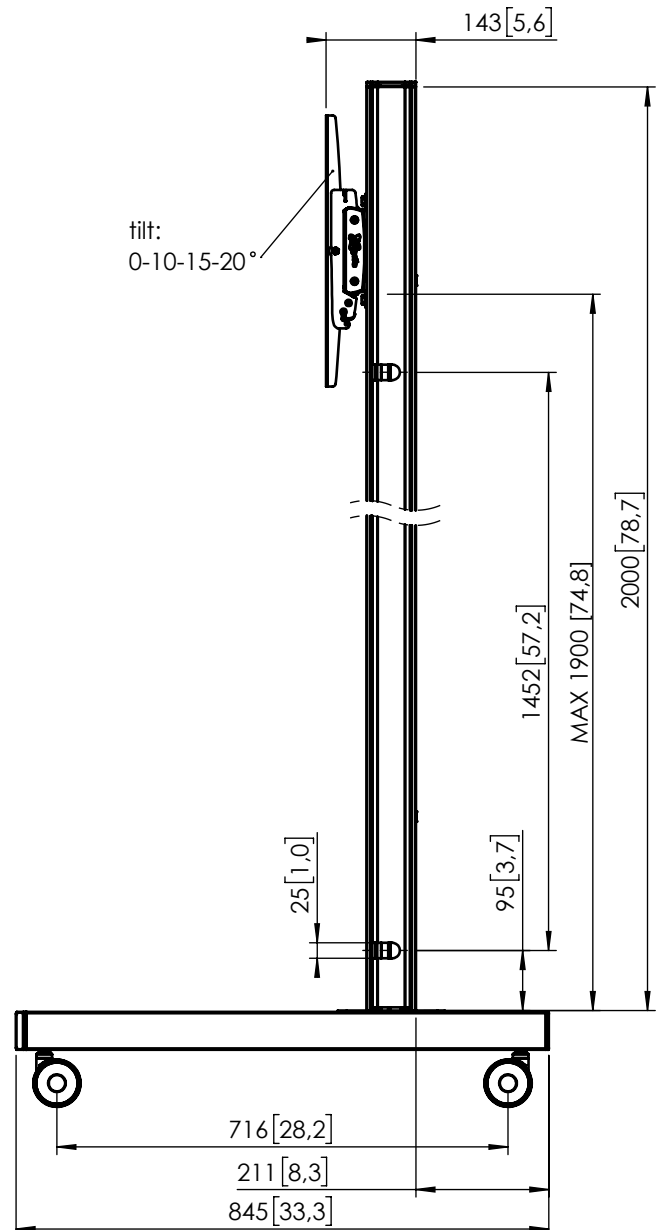

Product data sheet

TD 2084 Trolley

Dimensions in mm [inch]

Note : This document and specifications herein are confidential and the exclusive property of Vogel's Products b.v. Neither this design nor any information contained in this drawing may be reproduced or disclosed to others without written consent of Vogel's Products b.v. The design and information will not be reproduced, copied or used, either in part or in its entirety, as the basis for the manufacture or sale of items without written permission.
Warning: Please study all instructions and illustrations carefully before installation.
Information in this document is subject to change without further notice.