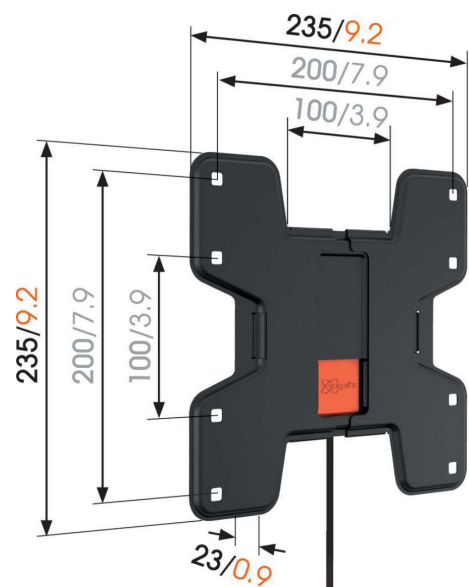

W50060 Fixed TV Wall Mount

Key Benefits

- Lock your TV securely in place
- Mount your TV only 2,3 cm from the wall
- Strong and Simple: solid, secure solutions to mount your TV

For TVs up to 43 inch (109 cm)

W50060 is a durable TV wall mount, suitable for 19 to 43 inch (48 to 109 cm) TVs weighing up to 20 kg (44 lbs). Show off your TV by mounting it on the wall. Give your TV pride of place by mounting it flat and secure against the wall with the W50060 TV wall mount. This saves space and makes your TV stand out like a piece of fine art. Vogel's Autolock system ensures safe mounting.

mm/inch
VESA mounting holes

W50060 Fixed TV Wall Mount

Specifications

Article number (SKU)	8450060
Colour	Black
EAN single box	8712285330049
Product size	S
TÜV certified	Yes
Guarantee	Lifetime
Min. screen size (inch)	19
Max. screen size (inch)	43
Max. weight load (kg/Lbs)	20 / 44.09
Max. bolt size	M8
Max. height of interface (mm)	235
Max. width of interface (mm)	235
Certifications	TÜV
Min. distance to the wall (mm / inch)	23 / 0.91
Universal or fixed hole pattern	Fixed