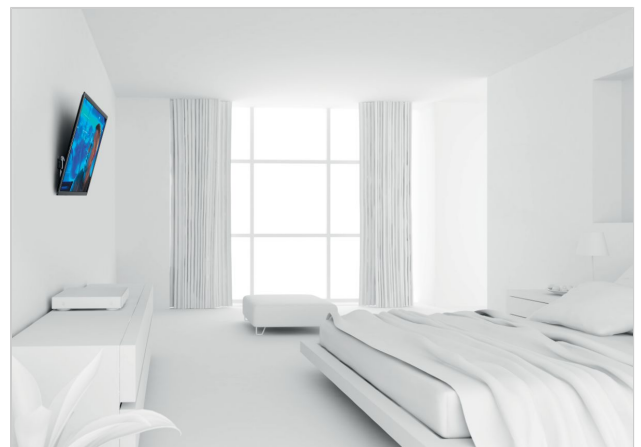

THIN 215 UltraThin Tilting TV Wall Mount

Article number (SKU)
Colour

8392152
Grey

Key Benefits

- Mount your TV as flat against the wall as possible
- Mount your TV only 2 cm from the wall
- Tilt (up to 20°) to avoid reflections
- Install your mount perfectly level: spirit level included!

Get a great view for a flat TV that's placed above viewing height with the THIN 215 UltraThin wall mount. A handy way to mount a TV in your bedroom, living room, children's room and kitchen. This wall mount easily tilts your screen 15 degrees smoothly forward without interfering with cables for comfortable viewing. This mount is part of the Vogel's TILT products.

Gamers can play comfortably while lying on the floor with this tilt wall mount. You can keep your flat screen TV up and away from spatters in the kitchen. Or place your TV out of reach of small children in a bedroom. This TV wall mount is virtually invisible, with just 2 cm (0.8 inch) of space between the TV and the wall. A built-in spirit level and simple mounting instructions help you hang it perfectly straight. The mount tilts smoothly forward without interfering with cables. Suitable for screen sizes of 26 to 55 inch (66 to 140 cm) with a maximum screen thickness of 5 cm (2 inch).