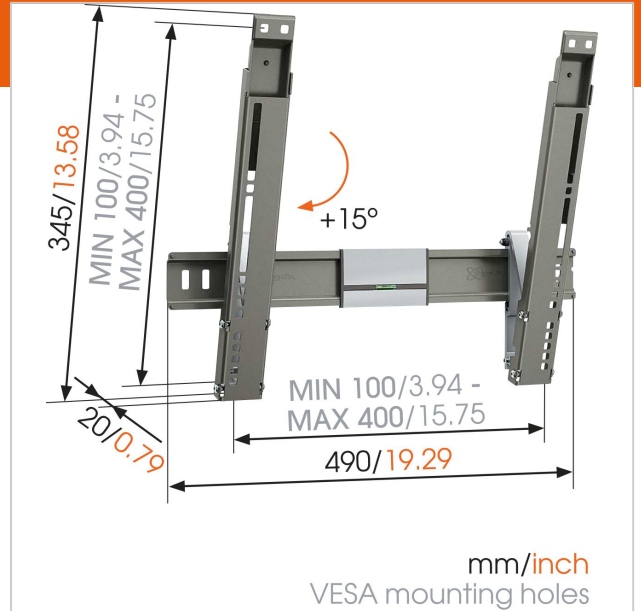

THIN 215 UltraThin Tilting TV Wall Mount

Article number (SKU)
Colour

8392152
Grey

Key Benefits

- Mount your TV as flat against the wall as possible
- Mount your TV only 2 cm from the wall
- Tilt (up to 20°) to avoid reflections
- Install your mount perfectly level: spirit level included!

Get a great view for a flat TV that's placed above viewing height with the THIN 215 UltraThin wall mount. A handy way to mount a TV in your bedroom, living room, children's room and kitchen. This wall mount easily tilts your screen 15 degrees smoothly forward without interfering with cables for comfortable viewing. This mount is part of the Vogel's TILT products.

Gamers can play comfortably while lying on the floor with this tilt wall mount. You can keep your flat screen TV up and away from spatters in the kitchen. Or place your TV out of reach of small children in a bedroom. This TV wall mount is virtually invisible, with just 2 cm (0.8 inch) of space between the TV and the wall. A built-in spirit level and simple mounting instructions help you hang it perfectly straight. The mount tilts smoothly forward without interfering with cables. Suitable for screen sizes of 26 to 55 inch (66 to 140 cm) with a maximum screen thickness of 5 cm (2 inch).

THIN 215 UltraThin Tilting TV Wall Mount

www.vogels.com

VOGEL'S HOLDING BV 2019 (c) All rights reserved.
Subject to printing errors, technical and price amendments.
Date: 2019-02-13

Specifications

Product type number	THIN 215
Article number (SKU)	8392152
Colour	Grey
EAN single box	8712285319525
Product size	M
TÜV certified	Yes
Tilt	Tilt up to 15°
Guarantee	Lifetime
Min. screen size (inch)	26
Max. screen size (inch)	55
Max. weight load (kg)	18
Min. hole pattern	50mm x 50mm
Max. hole pattern	400mm x 400mm
Max. bolt size	M8
Max. height of interface (mm)	345
Max. width of interface (mm)	490
Min. distance to the wall (mm)	20
Product group	Tv mount tilt
Spirit level included	True
Universal or fixed hole pattern	Universal
Product line	THIN