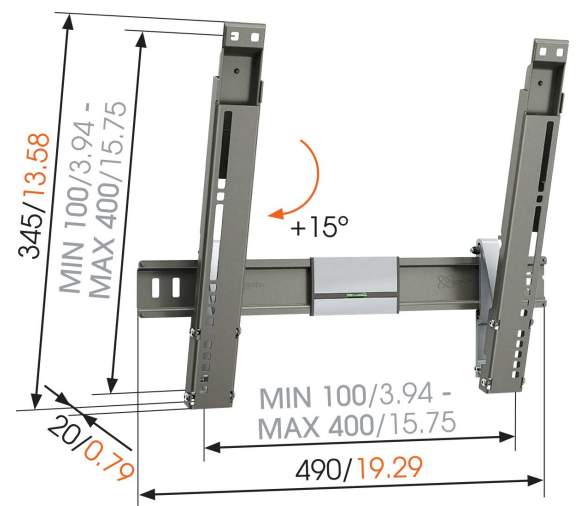

THIN 215 UltraThin Tilting TV Wall Mount

Get a great view for a flat TV that's placed above viewing height with the THIN 215 UltraThin wall mount. A handy way to mount a TV in your bedroom, living room, children's room and kitchen. This wall mount easily tilts your screen 15 degrees smoothly forward without interfering with cables for comfortable viewing. This mount is part of the Vogel's TILT products.

mm/inch
VESA mounting holes

THIN 215 UltraThin Tilting TV Wall Mount

Specifications

Article number (SKU)	8392152
Colour	Grey
EAN single box	8712285319525
Product size	M
TÜV certified	Yes
Tilt	Tilt up to 15°
Guarantee	Lifetime
Min. screen size (inch)	26
Max. screen size (inch)	55
Max. weight load (kg/Lbs)	18 / 39.68
Min. hole pattern	50mm x 50mm
Max. hole pattern	400mm x 400mm
Max. bolt size	M8
Max. height of interface (mm)	345
Max. width of interface (mm)	490
Certifications	TÜV
Min. distance to the wall (mm / inch)	20 / 0.79
Spirit level included	Yes
Universal or fixed hole pattern	Universal