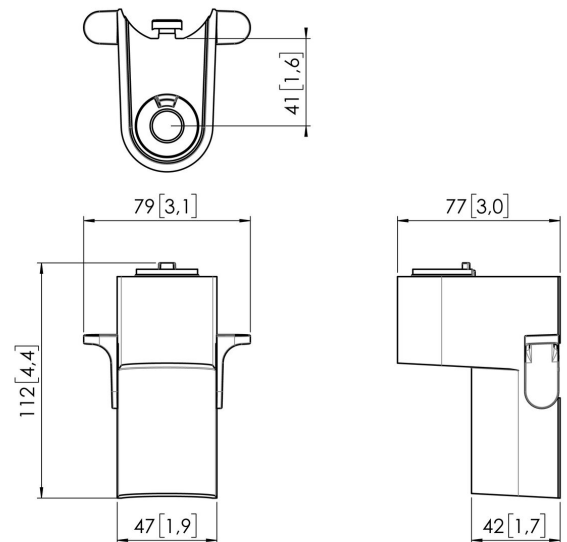

MOMO C201 Pole Clamp Component, Motion (white)

Største fordele

Build your ideal monitor arm The MOMO C201 Pole Clamp Component is part of MOMO Motion and Motion+. Specially designed for pole mounting. Endless possibilities Create a multi-monitor set-up with just a few components. Including both straight and angled positions. MOMO monitor arm accessories and components are installed using just one allen (hex) key, cleverly integrated into the product. So you'll always have the right tool at hand.

MOMO C201 Pole Clamp Component, Motion (white)

Specifikationer

Varenummer	7162011
Farve	Hvid
EAN enkelt pakke	8712285354168
Højde	112
Bredde	79
Dybde	77
TÜV-certificeret	Ja
Garanti	10 år True

VOGEL'S HOLDING BV (©)