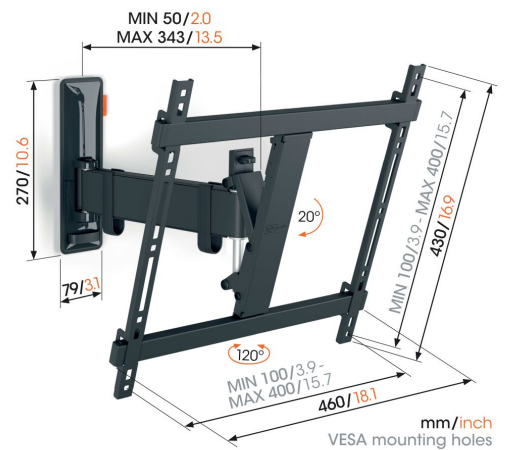

TVM 3421 Full-Motion TV Wall Mount

Key Benefits

- Smooth OneFinger™ Movement - Thanks to coated bearings and precision steel shafts
- Keep your TV always level (horizontally and vertically)
- Cable clip included: Guide your cables from TV to wall
- Family friendly TV watching - Easy to use, safe for your family
- Smoothly turn your TV up to 120°

Stylish and safe: full-motion TV wall mount for TVs from 32 to 65 inches

With this stylish COMFORT Full-Motion TV wall mount, you are choosing safety, design and viewing comfort. Intensive use is no problem for this sturdy wall mount. This makes it ideal for families with children. You can turn the wall mount up to 120° and tilt it 20°. This makes it easy to create the ideal viewing angle. The wall mount is suitable for TVs from 32 to 65 inches and weighing up to 25 kg.

TVM 3421 Full-Motion TV Wall Mount

Specifications

Article number (SKU)	3834210
Colour	Black
EAN single box	8712285349942
Product size	M
Height	430
Width	460
TÜV certified	Yes
Tilt	Tilt up to 20°
Turn	Up to 120°
Guarantee	10 years
Min. screen size (inch)	32
Max. screen size (inch)	65
Max. weight load (kg)	25
Min. hole pattern	100mm x 100mm
Max. hole pattern	400mm x 400mm
Max. bolt size	M8
Max. height of interface (mm)	430
Max. width of interface (mm)	460
Cable management	Cable clip
Max. distance to the wall (mm)	343
Max. horizontal hole pattern (mm)	400
Max. vertical hole pattern (mm)	400
Min. distance to the wall (mm)	50
Number of pivot points	2
Spirit level included	Yes
Universal or fixed hole pattern	Universal