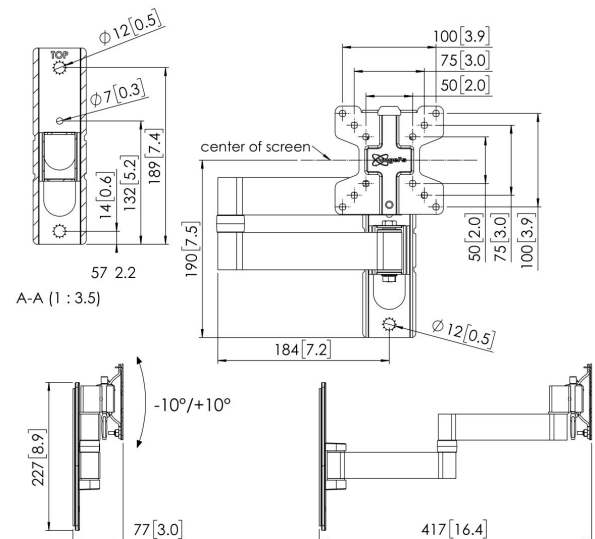

PFW 1040 Display Wall Mount turn & tilt

The clean and slim PFW 1000 Series is designed with hospitality content in mind.

PFW 1040 Display Wall Mount turn & tilt

Specifications

Article number (SKU)	7310400
Colour	Black
EAN single box	8712285342448
Product size	XS
TÜV certified	Yes
Tilt	Tilt -10°/+10°
Turn	Up to 180°
Guarantee	5 years
Min. screen size (inch)	10
Max. screen size (inch)	28
Max. weight load (kg)	16
Max. bolt size	M6
Max. height of interface (mm)	116
Max. width of interface (mm)	116
Fischer inside	Yes
Levelling function	Post-installation horizontal levelling
Lock options	Lock included / integrated
Max. distance to the wall (mm)	417
Max. horizontal hole pattern (mm)	100
Max. screen size (inch)	28
Max. vertical hole pattern (mm)	100
Min. distance to the wall (mm)	77
Min. horizontal hole pattern (mm)	50
Min. screen size (inch)	10
Min. vertical hole pattern (mm)	50
Number of pivot points	3
Universal or fixed hole pattern	Fixed