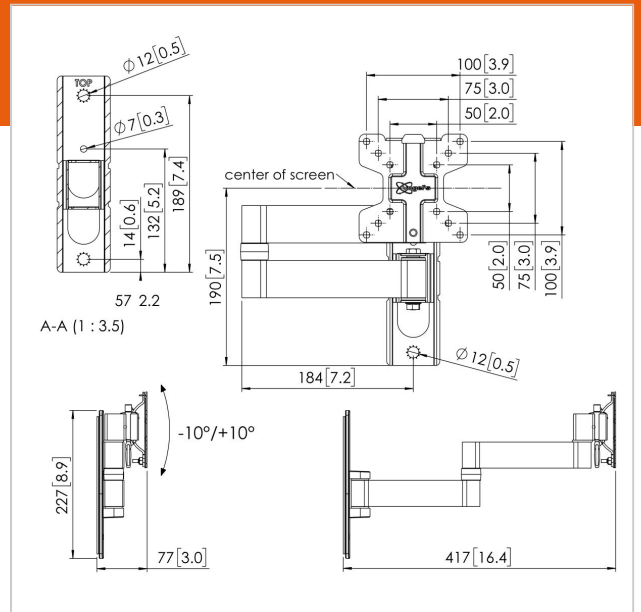

Display wall mount turn & tilt

Article number (SKU) 7310400
 Colour Black

Key Benefits

- Stylish high-end design
- Continuous smooth tilt
- Post-installation levelling
- Theft-delaying padlock

The clean and slim PFW 1000 Series is designed with hospitality content in mind.

Display wall mount turn & tilt

www.vogels.com

VOGEL'S HOLDING BV 2019 (c) All rights reserved.
Subject to printing errors, technical and price amendments.
Date:2020-03-23

Specifications

Product type number	PFW 1040	Number of pivot points	3
Article number (SKU)	7310400	Universal or fixed hole pattern	Fixed
Colour	Black		
EAN single box	8712285342448		
TÜV certified	Yes		
Tilt	Tilt -10°/+10°		
Turn	Up to 180°		
Guarantee	5 years		
Max. weight load (kg)	16		
Max. bolt size	M6		
Max. height of interface (mm)	116		
Max. width of interface (mm)	116		
Fischer inside	Yes		
Levelling function	Post-installation horizontal levelling		
Lock options	Lock included / integrated		
Max. distance to the wall (mm)	417		
Max. horizontal hole pattern (mm)	100		
Max. screen size (inch)	28		
Max. vertical hole pattern (mm)	100		
Min. distance to the wall (mm)	77		
Min. horizontal hole pattern (mm)	50		
Min. screen size (inch)	10		
Min. vertical hole pattern (mm)	50		