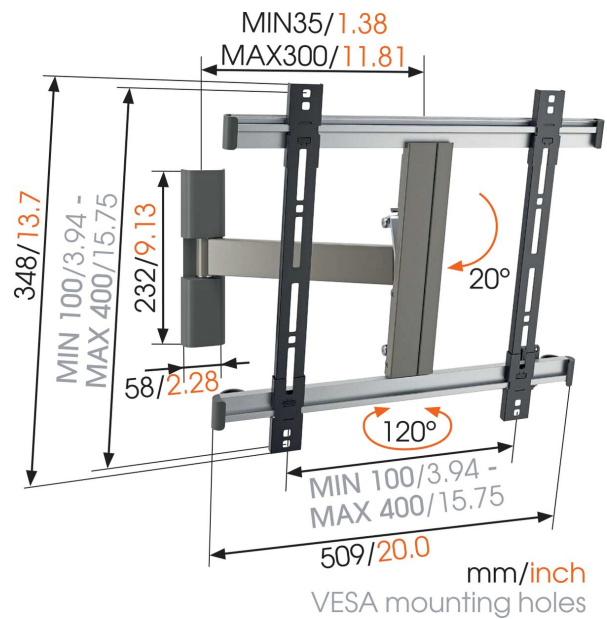

THIN 225 UltraThin Full-Motion TV Wall Mount

Experience the best view anywhere in the room with the THIN 225 UltraThin wall mount. Use it in your bedroom, living room, children's room and kitchen for the ultimate viewing flexibility. This wall mount easily turns your TV up to 120 degrees (60 degrees left and 60 degrees right) and tilts your screen up to 20 degrees forward so that everyone can easily watch TV. This mount is part of the Vogel's TURN products.

THIN 225 UltraThin Full-Motion TV Wall Mount

Specifications

Article number (SKU)	8392252
Colour	Grey
EAN single box	8712285319549
Product size	M
TÜV certified	Yes
Tilt	Tilt up to 20°
Turn	Motion (up to 120°)
Guarantee	Lifetime
Min. screen size (inch)	26
Max. screen size (inch)	55
Max. weight load (kg/Lbs)	18 / 39.68
Min. hole pattern	50mm x 50mm
Max. hole pattern	400mm x 400mm
Max. bolt size	M8
Max. height of interface (mm)	348
Max. width of interface (mm)	526
Certifications	TÜV
Max. distance to the wall (mm / inch)	300 / 11.81
Min. distance to the wall (mm / inch)	35 / 1.38
Number of pivot points	2
Spirit level included	Yes
Universal or fixed hole pattern	Universal