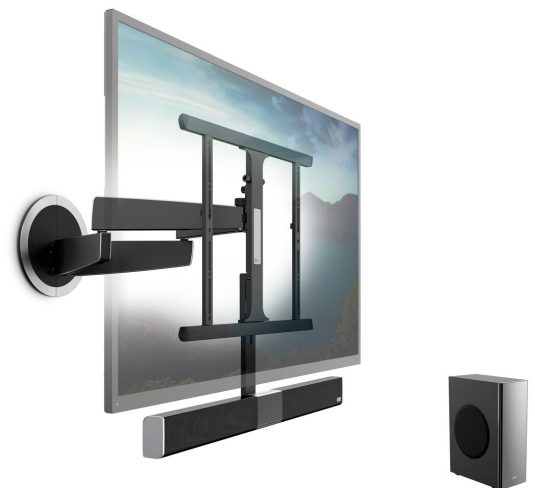

MotionSoundMount (NEXT 8375 AU) Full-Motion Motorised TV Wall Mount with Integrated Sound

Key Benefits

- Bluetooth audio streaming
- The first wall bracket with integrated soundbar
- Unsurpassed viewing and sound, anywhere in the room
- Wireless subwoofer can be placed anywhere

For the ultimate experience

The MotionSoundMount is a flexible TV mount with integrated soundbar and wireless subwoofer! This state-of-the-art wall mount allows you to add impressive sound to your TV - just like with the Vogel's SoundMount. But the MotionSoundMount has a unique feature that automatically turns the sound directly towards you. The sound of the film, concert or TV series is directed 100% at you. You can also easily stream your favourite music to the Soundbar from your smartphone or tablet. Everything you need for the ultimate viewing and listening experience! Maximum usability The MotionSoundMount has an impressive level of usability. This motorised TV mount automatically turns towards you no matter where you're sitting in the room and up to 120 degrees to the left or right. After you have turned on the TV, it moves to your preset viewing position in one fluid motion. When you turn the TV off, the screen and MotionSoundMount gracefully move back against the wall. Even mounting and installing is very easy. Everything is plug & play: 1 plug in the outlet and it works!