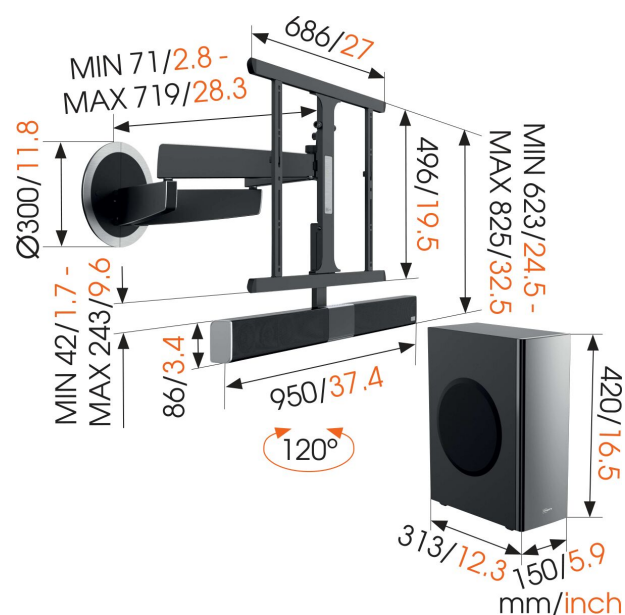

For the ultimate experience

The MotionSoundMount is a flexible TV mount with integrated soundbar and wireless subwoofer! This state-of-the-art wall mount allows you to add impressive sound to your TV - just like with the Vogel's SoundMount. But the MotionSoundMount has a unique feature that automatically turns the sound directly towards you. The sound of the film, concert or TV series is directed 100% at you. You can also easily stream your favourite music to the Soundbar from your smartphone or tablet. Everything you need for the ultimate viewing and listening experience! Maximum usability The MotionSoundMount has an impressive level of usability. This motorised TV mount automatically turns towards you no matter where you're sitting in the room and up to 120 degrees to the left or right. After you have turned on the TV, it moves to your preset viewing position in one fluid motion. When you turn the TV off, the screen and MotionSoundMount gracefully move back against the wall. Even mounting and installing is very easy. Everything is plug & play: 1 plug in the outlet and it works!