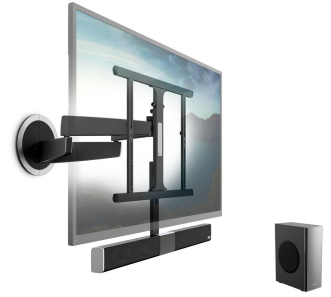

MotionSoundMount (NEXT 8375 AU) Full-Motion Motorised TV Wall Mount with Integrated Sound

Key Benefits

- Bluetooth audio streaming
- The first wall bracket with integrated soundbar
- Unsurpassed viewing and sound, anywhere in the room
- Wireless subwoofer can be placed anywhere

For the ultimate experience

The MotionSoundMount is a flexible TV mount with integrated soundbar and wireless subwoofer! This state-of-the-art wall mount allows you to add impressive sound to your TV - just like with the Vogel's SoundMount. But the MotionSoundMount has a unique feature that automatically turns the sound directly towards you. The sound of the film, concert or TV series is directed 100% at you. You can also easily stream your favourite music to the Soundbar from your smartphone or tablet. Everything you need for the ultimate viewing and listening experience! Maximum usability The MotionSoundMount has an impressive level of usability. This motorised TV mount automatically turns towards you no matter where you're sitting in the room and up to 120 degrees to the left or right. After you have turned on the TV, it moves to your preset viewing position in one fluid motion. When you turn the TV off, the screen and MotionSoundMount gracefully move back against the wall. Even mounting and installing is very easy. Everything is plug & play: 1 plug in the outlet and it works!