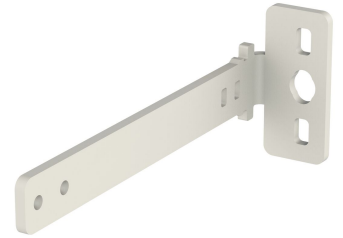

**RISE A161 Longer wall mounts  
7-13 cm for RISE display lifts  
(white)**

## **RISE A161 Longer wall mounts 7-13 cm for RISE display lifts (white)**