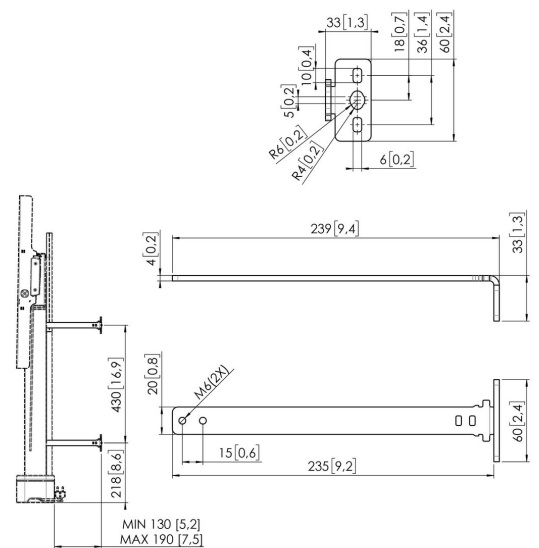

**RISE A161 Longer wall mounts  
7-13 cm for RISE display lifts  
(white)**

## **RISE A161 Longer wall mounts 7-13 cm for RISE display lifts (white)**