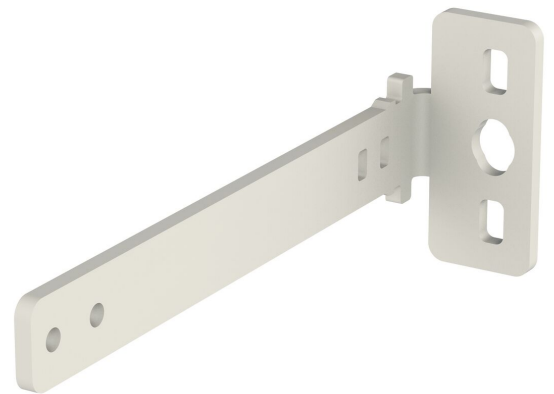

**RISE A161 Longer wall mounts  
7-13 cm for RISE display lifts  
(white)**

## **RISE A161 Longer wall mounts 7-13 cm for RISE display lifts (white)**

## **Specifikationer**

Varenummer	7301614
EAN enkelt pakke	8712285406546
Farve	Hvid
Garanti	5 år

VOGEL'S HOLDING BV (©)

All rights reserved.  
Subject to printing errors,  
technical and price  
amendments.