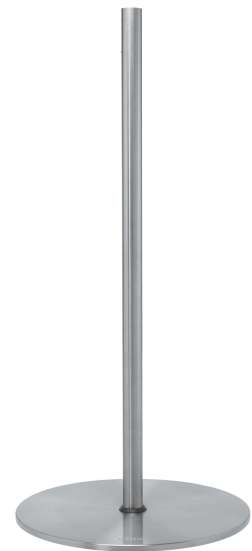

## PFF 1550 Display floor stand

The PFF 1550 flat display floor stand is a part of the modular system which enables you to create your own floor solution for LCD/Plasma TV's.

## PFF 1550 Display floor stand

# Specifications

Article number (SKU)	7321554
Colour	Stainless Steel
EAN single box	8712285313783
Height	1500
TÜV certified	Yes
Guarantee	5 years
Min. screen size (inch)	19
Max. screen size (inch)	55
Max. weight load (kg/Lbs)	45 / 99.21
Max. distance to floor - center display (mm)	1390
Max. screen size (inch)	55
Min. screen size (inch)	19