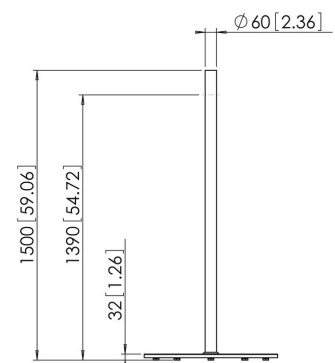

PFF 1550 Display floor stand

The PFF 1550 flat display floor stand is a part of the modular system which enables you to create your own floor solution for LCD/Plasma TV's.