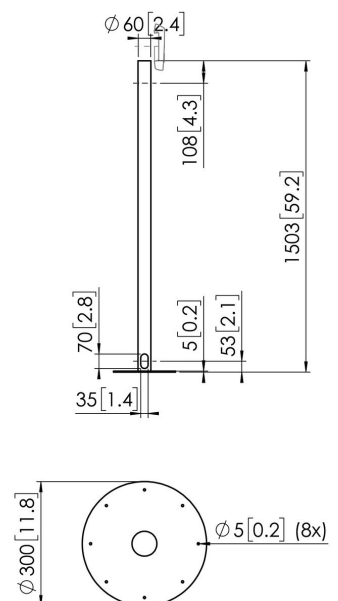

## PFA 9155 Display Floor Stand, fixed to floor

# Specifications

Article number (SKU)	7291554
Colour	Stainless Steel
EAN single box	8712285350788
Height	1503
Width	300
Depth	300
TÜV certified	Yes
Guarantee	5 years
Min. screen size (inch)	55
Max. screen size (inch)	55
Max. weight load (kg/Lbs)	50 / 110.23
Max. distance to floor - center display (mm)	1571
Max. screen size (inch)	55
Min. screen size (inch)	19