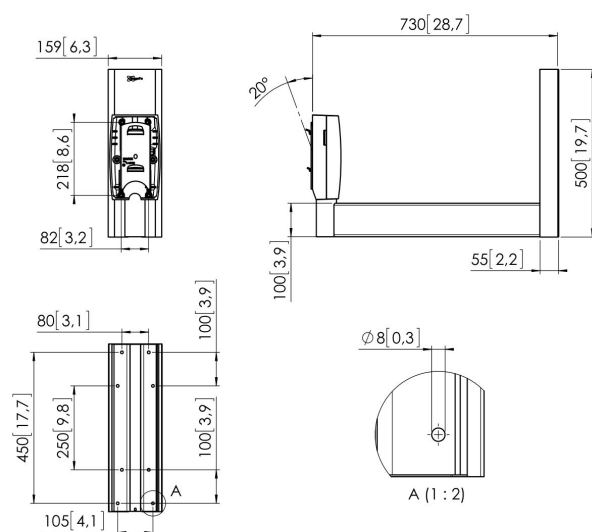

PFW 950 Display wall mount right-angled

The PFW 950 right-angled flat display wall mount features a wall mounting plate with a 72 cm arm and turn and tilt unit. NOT including interface FAU 3150 or FAU 3125. Suitable for displays up to 42".

PFW 950 Display wall mount right-angled

Specifications

Article number (SKU)	7319504
Colour	Silver
EAN single box	8712285305221
TÜV certified	Yes
Tilt	Tilt up to 20°
Turn	Up to 180°
Guarantee	5 years
Max. weight load (kg/Lbs)	60 / 132.28
Fischer inside	Yes
Max. screen size (inch)	42
Min. distance to the wall (mm / inch)	730 / 28.74
Min. screen size (inch)	23
Number of pivot points	1