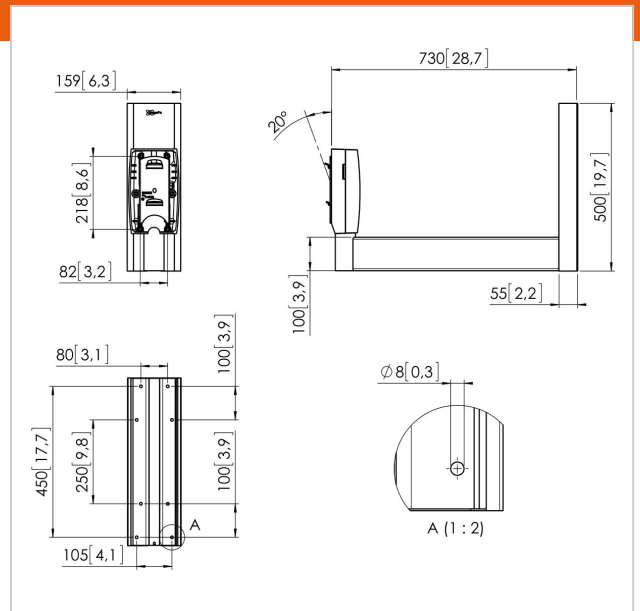

## PFW 950 Display wall mount right-angled

Article number (SKU)  
Colour

7319504  
Silver

The PFW 950 right-angled flat display wall mount features a wall mounting plate with a 72 cm arm and turn and tilt unit. NOT including interface FAU 3150 or FAU 3125. Suitable for displays up to 42".

## PFW 950 Display wall mount right-angled

[www.vogels.com](http://www.vogels.com)

VOGEL'S HOLDING BV 2019 (c) All rights reserved.  
Subject to printing errors, technical and price amendments.  
Date:2019-05-13

## Specifications

Product type number	PFW 950
Article number (SKU)	7319504
Colour	Silver
EAN single box	8712285305221
TÜV certified	Yes
Tilt	Tilt up to 20°
Turn	Up to 180°
Guarantee	5 years
Max. weight load (kg)	60
Fischer inside	Yes
Max. screen size (inch)	42
Min. distance to the wall (mm)	730
Min. screen size (inch)	23
Number of pivot points	1