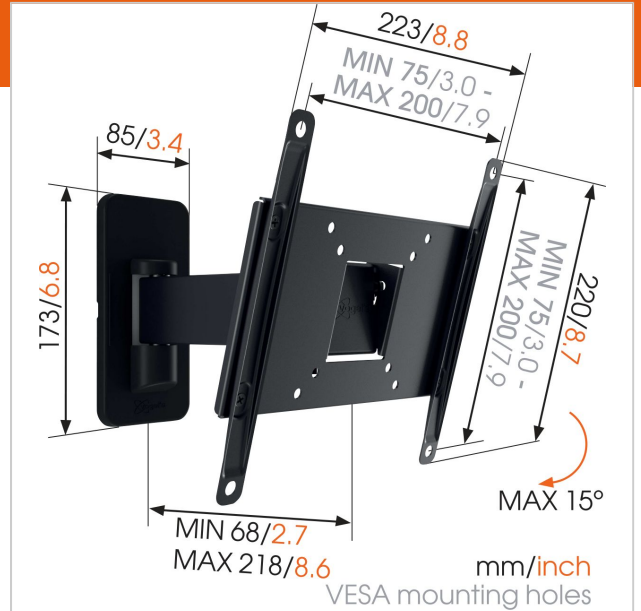

MA 2030 (A1) Full-Motion TV Wall Mount

Article number (SKU)
Colour

8552030
Black

Key Benefits

- Reliable quality for an affordable price

For TVs up to 40 inch (102 cm)

The MA2030 is a solid wall mount that fits TVs from 19 to 40 inch (48 to 102 cm). It provides secure support for TVs up to 15 kg. Turning wall mounts for a great viewing angle With an M-series wall mount that turns up to 120°, you have the flexibility to create the best viewing angle. These single-armed mounts are sturdy and easy to use, and turn up to 60° to either side.

The M-series: safety first at an affordable price

If you're looking for a sturdy, reliable and affordable solution to mount your TV safely on your wall, look no further than the Vogel's M-series. Solid materials and a simple, straightforward design that does exactly what it needs to do. The Vogel's M-series: safety first at an affordable price.