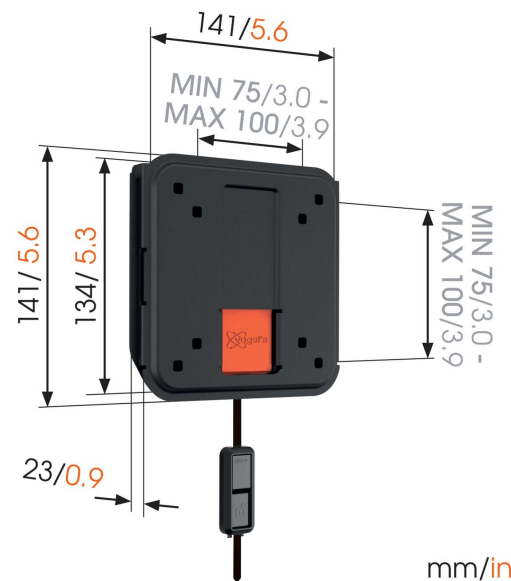

## WALL 2005 Fixed TV Wall Mount

### For small TVs up to 26 inch (66 cm)

WALL 2005 is a smart TV wall mount that provides secure support for smaller TVs ranging from 17 to 26 inch (43 to 66 cm). It can hold up to 20 kg (44 lbs). Your TV like a piece of fine art on your wall Use the WALL 2005 TV wall mount to mount your TV flat and secure against the wall. A great way to save space in a narrow room. Click the screen securely into place with Vogel's Autolock system.

# Specifications

Article number (SKU)	8350050
Colour	Black
EAN single box	8712285329869
Guarantee	Lifetime
Min. screen size (inch)	17
Max. screen size (inch)	26
Max. bolt size	M6
Max. height of interface (mm)	141
Max. width of interface (mm)	141
Min. distance to the wall (mm / inch)	23 / 0.91
Universal or fixed hole pattern	Fixed