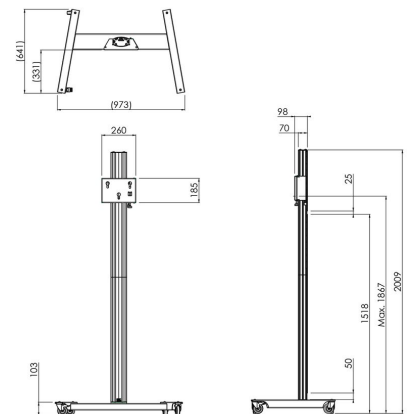

S062.8550 Display Trolley

**This display trolley is perfect for mounting lighter displays.
Strong and stylish trolley**

The dark grey display trolley, combined with the aluminium column, is a strong and stylish solution for mounting displays. Ideal when a display needs to be freestanding in a room and easy to move around.

**Smart
metals**
MOUNTING SOLUTIONS

S062.8550 Display Trolley

Specifications

Max. screen size (inch)	55
Max. distance to floor - center display (mm)	1867
Max. weight load (kg)	30
Max. weight load (Lbs)	66.14
Length	641
Height	2009
Width	973
Article number (SKU)	S062.8550
EAN single box	8718868872999
Colour	Silver
Guarantee	5 years