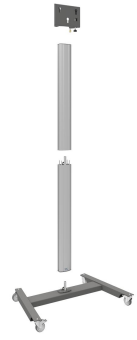

S062.8550 Display Trolley

**This display trolley is perfect for mounting lighter displays.
Strong and stylish trolley**

The dark grey display trolley, combined with the aluminium column, is a strong and stylish solution for mounting displays. Ideal when a display needs to be freestanding in a room and easy to move around.

**Smart
metals**
MOUNTING SOLUTIONS

S062.8550 Display Trolley

Specifications

Max. screen size (inch)	55
Max. distance to floor - center display (mm)	1867
Max. weight load (kg)	30
Max. weight load (Lbs)	66.14
Length	641
Height	2009
Width	973
Article number (SKU)	S062.8550
EAN single box	8718868872999
Colour	Silver
Guarantee	5 years