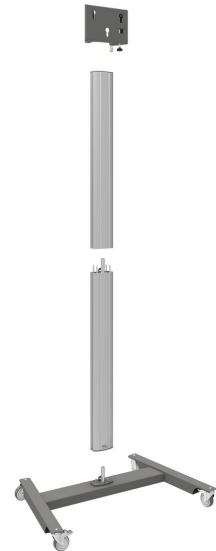

S062.8550 Display Trolley

**This display trolley is perfect for mounting lighter displays.
Strong and stylish trolley**

The dark grey display trolley, combined with the aluminium column, is a strong and stylish solution for mounting displays. Ideal when a display needs to be freestanding in a room and easy to move around.

**Smart
metals**
MOUNTING SOLUTIONS

S062.8550 Display Trolley

Specifications

Max. screen size (inch)	55
Max. distance to floor - center display (mm)	1867
Max. weight load (kg)	30
Max. weight load (Lbs)	66.14
Length	641
Height	2009
Width	973
Article number (SKU)	S062.8550
EAN single box	8718868872999
Colour	Silver
Guarantee	5 years