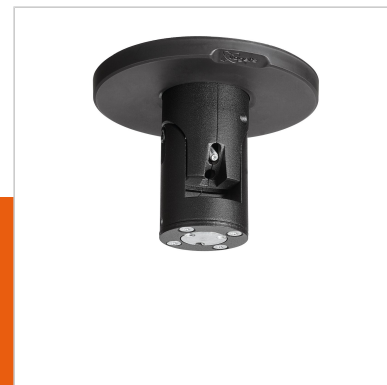

# PUC 1045 Ceiling plate turn and tilt

Article number (SKU) 7210450  
 Colour Black

## Key Benefits

- Rotatable
- Manufactured from high-quality materials
- Stylish high-end design

The PUC 1045 ceiling plate is part of the modular Connect-it system. You can use this ceiling plate in combination with a PUC 24xx pole to create a ceiling solution for small to medium-sized displays up to 40 kg. This ceiling plate is suitable for flat and inclined ceilings up to 90° and has a unique turning ability to adjust the position of the display.

## Specifications

Product type number	PUC 1045
Article number (SKU)	7210450
Colour	Black
EAN single box	8712285343940
Height	116
Width	157
Depth	157
TÜV certified	Yes
Tilt	Tilt up to 90°
Turn	Up to 360°
Guarantee	5 years
Max. weight load (kg)	40
Ceiling plate options	Inclined (multi directional)
Ceiling types	Flat / inclined ceiling
Fischer inside	Yes