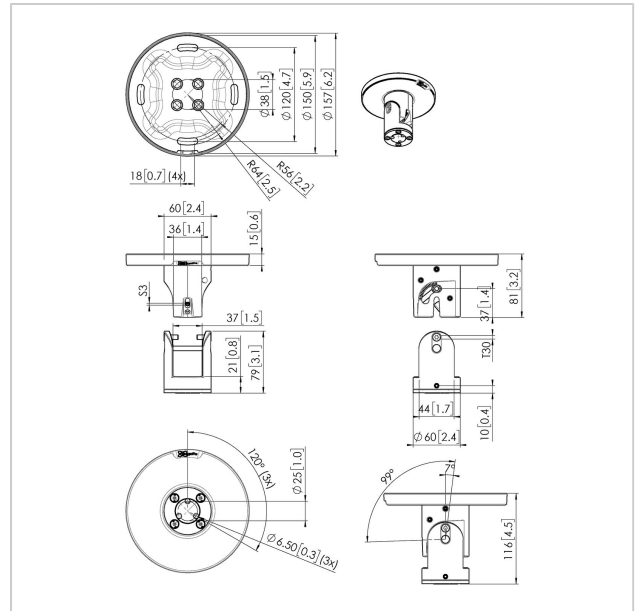

# PUC 1045 Ceiling plate turn and tilt

Article number (SKU) 7210450  
 Colour Black

## Key Benefits

- Rotatable
- Manufactured from high-quality materials
- Stylish high-end design

The PUC 1045 ceiling plate is part of the modular Connect-it system. You can use this ceiling plate in combination with a PUC 24xx pole to create a ceiling solution for small to medium-sized displays up to 40 kg. This ceiling plate is suitable for flat and inclined ceilings up to 90° and has a unique turning ability to adjust the position of the display.

## PUC 1045 Ceiling plate turn and tilt

[www.vogels.com](http://www.vogels.com)

VOGEL'S HOLDING BV 2019 (c) All rights reserved.  
Subject to printing errors, technical and price amendments.  
Date:2020-01-29

## Specifications

Product type number	PUC 1045
Article number (SKU)	7210450
Colour	Black
EAN single box	8712285343940
Height	116
Width	157
Depth	157
TÜV certified	Yes
Tilt	Tilt up to 90°
Turn	Up to 360°
Guarantee	5 years
Max. weight load (kg)	40
Ceiling plate options	Inclined (multi directional)
Ceiling types	Flat / inclined ceiling
Fischer inside	Yes