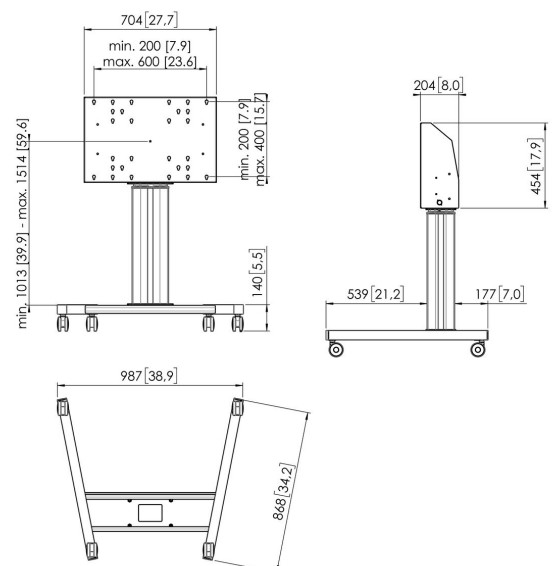

TE5064S Motorized Display Trolley 50 cm (silver)

Motorized trolley kit TE5064

Display size: Fitment: 600x400 Max load: 120 kg / 264 lbs Kit consists of: • 1x PFT 8525 Trolley frame • 1x PFFE 7105 Motorized display lift 50 cm • 1x PFI 3061 Interface box for PFFE 7105/7106 Use the optional PFA 9119 electronic safety strip to prevent damage when the movement is blocked by an object.

TE5064S Motorized Display Trolley 50 cm (silver)

Specifications

Article number (SKU)	7950674
Colour	Silver
EAN single box	8712285343780
Width	987
Depth	868
Guarantee	5 years
Min. screen size (inch)	40
Max. screen size (inch)	88
Max. weight load (kg/Lbs)	120 / 264.55
Certifications	CE
Max. distance to floor - center display (mm)	1514
Min. distance to floor - center display (mm)	1013
Motorized	Yes
Remote controlled	Yes
Height adjustment (mm)	500