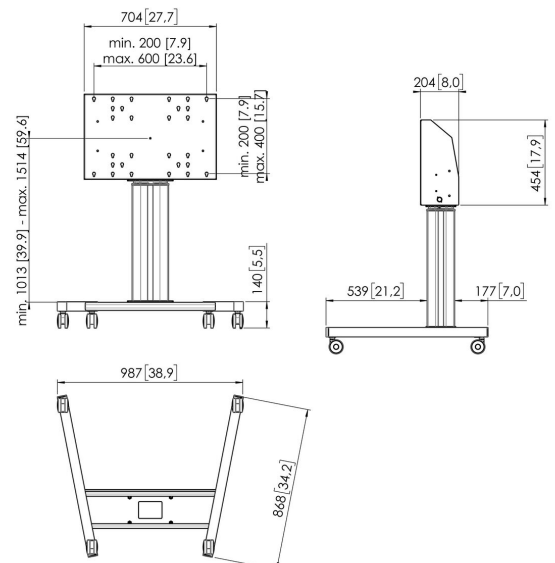

TE5064S Motorized Display Trolley 50 cm (silver)

Key Benefits

- Easy install
- Adjustable in height up to 50 cm

Motorized trolley kit TE5064

Display size: Fitment: 600x400 Max load: 120 kg / 264 lbs Kit consists of: • 1x PFT 8525 Trolley frame • 1x PFFE 7105 Motorized display lift 50 cm • 1x PFI 3061 Interface box for PFFE 7105/7106 Use the optional PFA 9119 electronic safety strip to prevent damage when the movement is blocked by an object.

TE5064S Motorized Display Trolley 50 cm (silver)

Specifications

Motorized	Yes
Remote controlled	Yes
Min. screen size (inch)	40
Max. screen size (inch)	88
Min. distance to floor - center display (mm)	1013
Max. distance to floor - center display (mm)	1514
Max. weight load (kg)	120
Max. weight load (Lbs)	264.55
Height adjustment (mm)	500
Width	987
Depth	868
Article number (SKU)	7950674
EAN single box	8712285343780
Colour	Silver
Certifications	CE
Guarantee	5 years