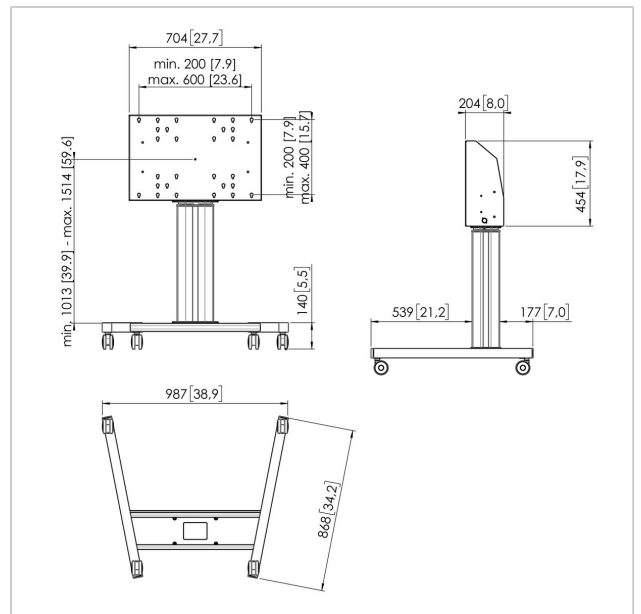

TE5064S Motorized trolley 50 cm

Article number (SKU) 7950674
Colour Silver

Key Benefits

- Easy install
- Adjustable in height up to 50 cm

Trolley kit TE5064

Display size: Fitment: 600x400 Max load: 120 kg / 264 lbs Kit consists of: • 1x PFT 8525 Trolley frame • 1x PFFE 7105 Motorized display lift 50 cm • 1x PFI 3061 Interface box for PFFE 7105/7106

TE5064S Motorized trolley 50 cm

VOGEL'S HOLDING BV 2019 (c) All rights reserved.
Subject to printing errors, technical and price amendments.
Date:2019-06-12

www.vogels.com

Specifications

Product type number	TE5064
Article number (SKU)	7950674
Colour	Silver
EAN single box	8712285343780
Width	987
Depth	868
Guarantee	5 years
Min. screen size (inch)	40
Max. screen size (inch)	90
Max. weight load (kg)	120
Certifications	CE
Max. distance to floor - center display (mm)	1514
Min. distance to floor - center display (mm)	1013
Motorized	True
Remote controlled	Yes
Travel	500