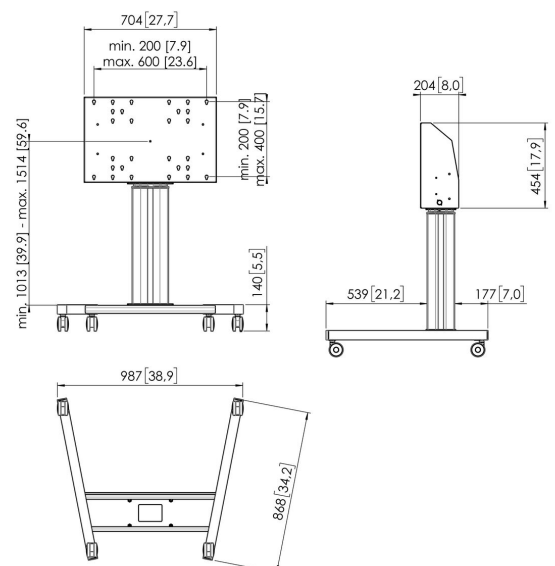

TE5064S Motorized Display Trolley 50 cm (silver)

Motorized trolley kit TE5064

Display size: Fitment: 600x400 Max load: 120 kg / 264 lbs Kit consists of: • 1x PFT 8525 Trolley frame • 1x PFFE 7105 Motorized display lift 50 cm • 1x PFI 3061 Interface box for PFFE 7105/7106 Use the optional PFA 9119 electronic safety strip to prevent damage when the movement is blocked by an object.

TE5064S Motorized Display Trolley 50 cm (silver)

Specifications

Article number (SKU)	7950674
Colour	Silver
EAN single box	8712285343780
Width	987
Depth	868
Guarantee	5 years
Min. screen size (inch)	40
Max. screen size (inch)	88
Max. weight load (kg)	120
Certifications	CE
Max. distance to floor - center display (mm)	1514
Min. distance to floor - center display (mm)	1013
Motorized	Yes
Remote controlled	Yes
Travel	500