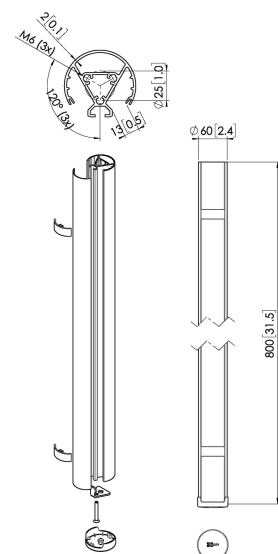

PUC 2408 Pole 80 cm (black)

Key Benefits

- Stylish high-end design
- Modular components
- Cable management
- Also suitable for sloped ceilings
- Easy to install

The PUC 2408 is an 80 cm pole and is a part of the modular Connect-it system with which you can create your own ceiling solution for small- to medium-sized displays.

PUC 2408 Pole 80 cm (black)

Specifications

Article number (SKU)	7224080
Colour	Black
EAN single box	8712285344428
Length	800
Width	60
TÜV certified	Yes
Guarantee	5 years
Max. weight load (kg)	40
Back-to-back displays	False