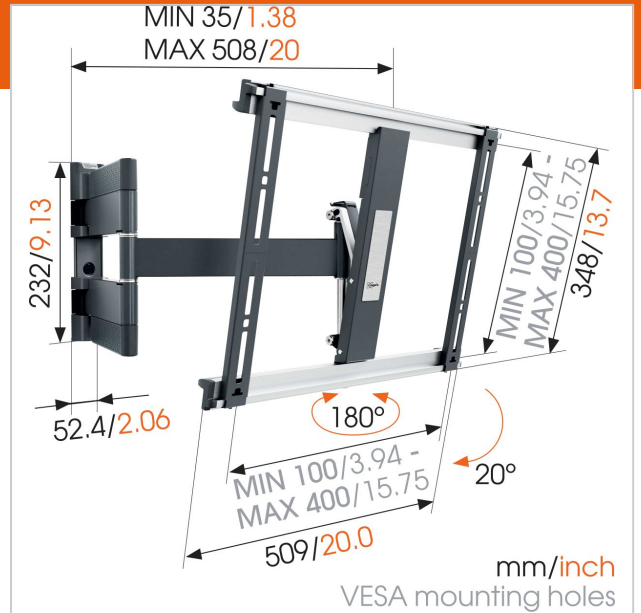

### Key Benefits

- Easily level your TV even after installation
- Guide your cables
- Mount your TV only 3,5 cm from the wall
- Use the app and mark the first drilling hole easily!
- Install your mount perfectly level: spirit level included!

### Extra-thin TV bracket with turning and tilting function

The THIN 445 full motion TV bracket has a maximum weight capacity of 18 kg. Almost any TV, from 26" to 55" (66-140 cm), can be mounted flat against the wall with the THIN 445. The maximum turning angle is 180° and the max. tilting angle is 20°. The distance from the wall is 35 mm. Also available in white.

### Your TV moves in all directions

Mount your TV on the wall with an extra-thin THIN full-motion TV bracket for the best view of your TV from anywhere in the room. You simply turn the TV towards you and you'll never again have to worry about annoying reflections. With the THIN full-motion wall mount, you can turn and tilt your TV to any desired position.

### Specifications

Product type number	THIN 445	
Article number (SKU)	8394450	
Colour	Black	
EAN single box	8712285334948	
Product size	M	
TÜV certified	Yes	
Tilt	Tilt up to 20°	
Turn	Full motion (up to 180°)	
Guarantee	Lifetime	Product line
Min. screen size (inch)	26	
Max. screen size (inch)	55	
Max. weight load (kg)	18	
Min. hole pattern	100mm x 100mm	
Max. hole pattern	400mm x 400mm	
Max. bolt size	M8	
Max. height of interface (mm)	348	
Max. width of interface (mm)	509	
Cable management	Cable management integrated in arm	
Max. distance to the wall (mm)	508	
Min. distance to the wall (mm)	35	
Number of pivot points	3	
Product group	Tv mount turn	
Spirit level included	True	
Universal or fixed hole pattern	Universal	
What's in the box	• Mounting instructions	