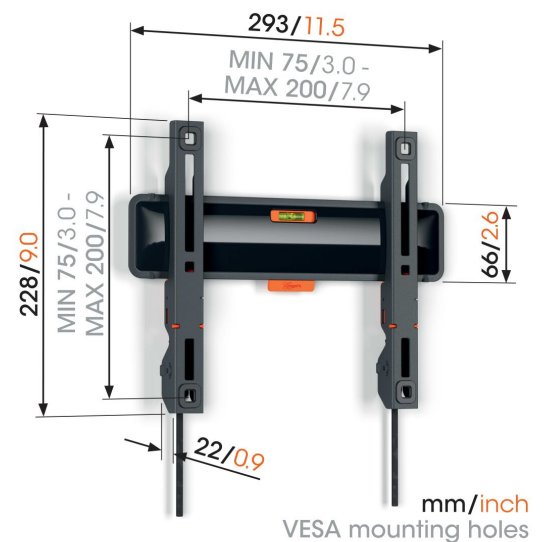

TVM 3205 Fixed TV Wall Mount

Key Benefits

- Like a painting: just 2.2 cm from the wall
- Lock your TV with a single click through ClickLoc™
- Spirit level included
- Protective TV patches - Protect the rear of your TV with soft protective patches
- Easy cable access

Stylish and safe: flat TV wall mount for TVs from 19 to 50 inches

This TV wall mount from the COMFORT Fixed series is the ideal solution if you want to mount your TV safely and stylishly on the wall. The TV wall mount is suitable for TVs from 19 to 50 inches and weighing up to 30 kg. There is only 2.2 cm between your TV and the wall. The COMFORT Fixed TV wall mount is a fixed wall mount. It cannot be turned or tilted. The perfect choice if you sit directly in front of the TV.

TVM 3205 Fixed TV Wall Mount

Specifications

Article number (SKU)	3832050
Colour	Black
EAN single box	8712285347627
Product size	S
Height	228
Width	293
TÜV certified	Yes
Guarantee	10 years
Min. screen size (inch)	19
Max. screen size (inch)	50
Max. weight load (kg)	30
Min. hole pattern	75mm x 75mm
Max. hole pattern	200mm x 200mm
Max. bolt size	M8
Max. height of interface (mm)	228
Max. width of interface (mm)	293
Max. horizontal hole pattern (mm)	200
Max. vertical hole pattern (mm)	200
Min. distance to the wall (mm)	22
Service position	Yes
Spirit level included	Yes
Universal or fixed hole pattern	Universal