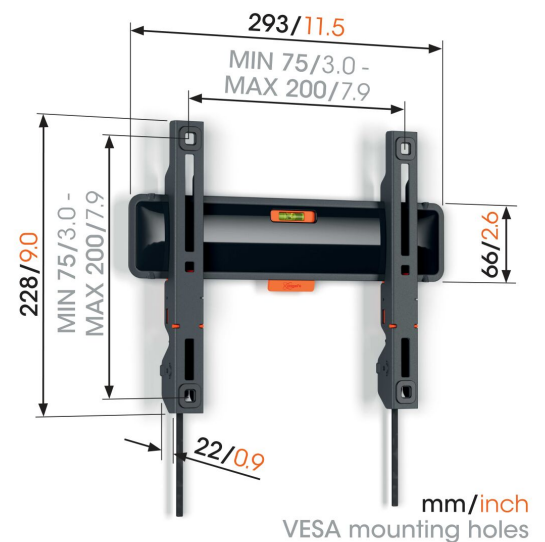

TVM 3205 Fixed TV Wall Mount

Key Benefits

- Like a painting: just 2.2 cm from the wall
- Lock your TV with a single click through ClickLoc™
- Spirit level included
- Protective TV patches - Protect the rear of your TV with soft protective patches
- Easy cable access

Stylish and safe: flat TV wall mount for TVs from 19 to 50 inches

This TV wall mount from the COMFORT Fixed series is the ideal solution if you want to mount your TV safely and stylishly on the wall. The TV wall mount is suitable for TVs from 19 to 50 inches and weighing up to 30 kg. There is only 2.2 cm between your TV and the wall. The COMFORT Fixed TV wall mount is a fixed wall mount. It cannot be turned or tilted. The perfect choice if you sit directly in front of the TV.

TVM 3205 Fixed TV Wall Mount

Specifications

Article number (SKU)	3832050
Colour	Black
EAN single box	8712285347627
Product size	S
Height	228
Width	293
TÜV certified	Yes
Guarantee	10 years
Min. screen size (inch)	19
Max. screen size (inch)	50
Max. weight load (kg/Lbs)	30 / 66.14
Min. hole pattern	75mm x 75mm
Max. hole pattern	200mm x 200mm
Max. bolt size	M8
Max. height of interface (mm)	228
Max. width of interface (mm)	293
Certifications	TÜV
Max. horizontal hole pattern (mm)	200
Max. vertical hole pattern (mm)	200
Min. distance to the wall (mm / inch)	22 / 0.87
Min. horizontal hole pattern (mm)	75
Min. vertical hole pattern (mm)	75
Service position	Yes
Spirit level included	Yes
Universal or fixed hole pattern	Universal