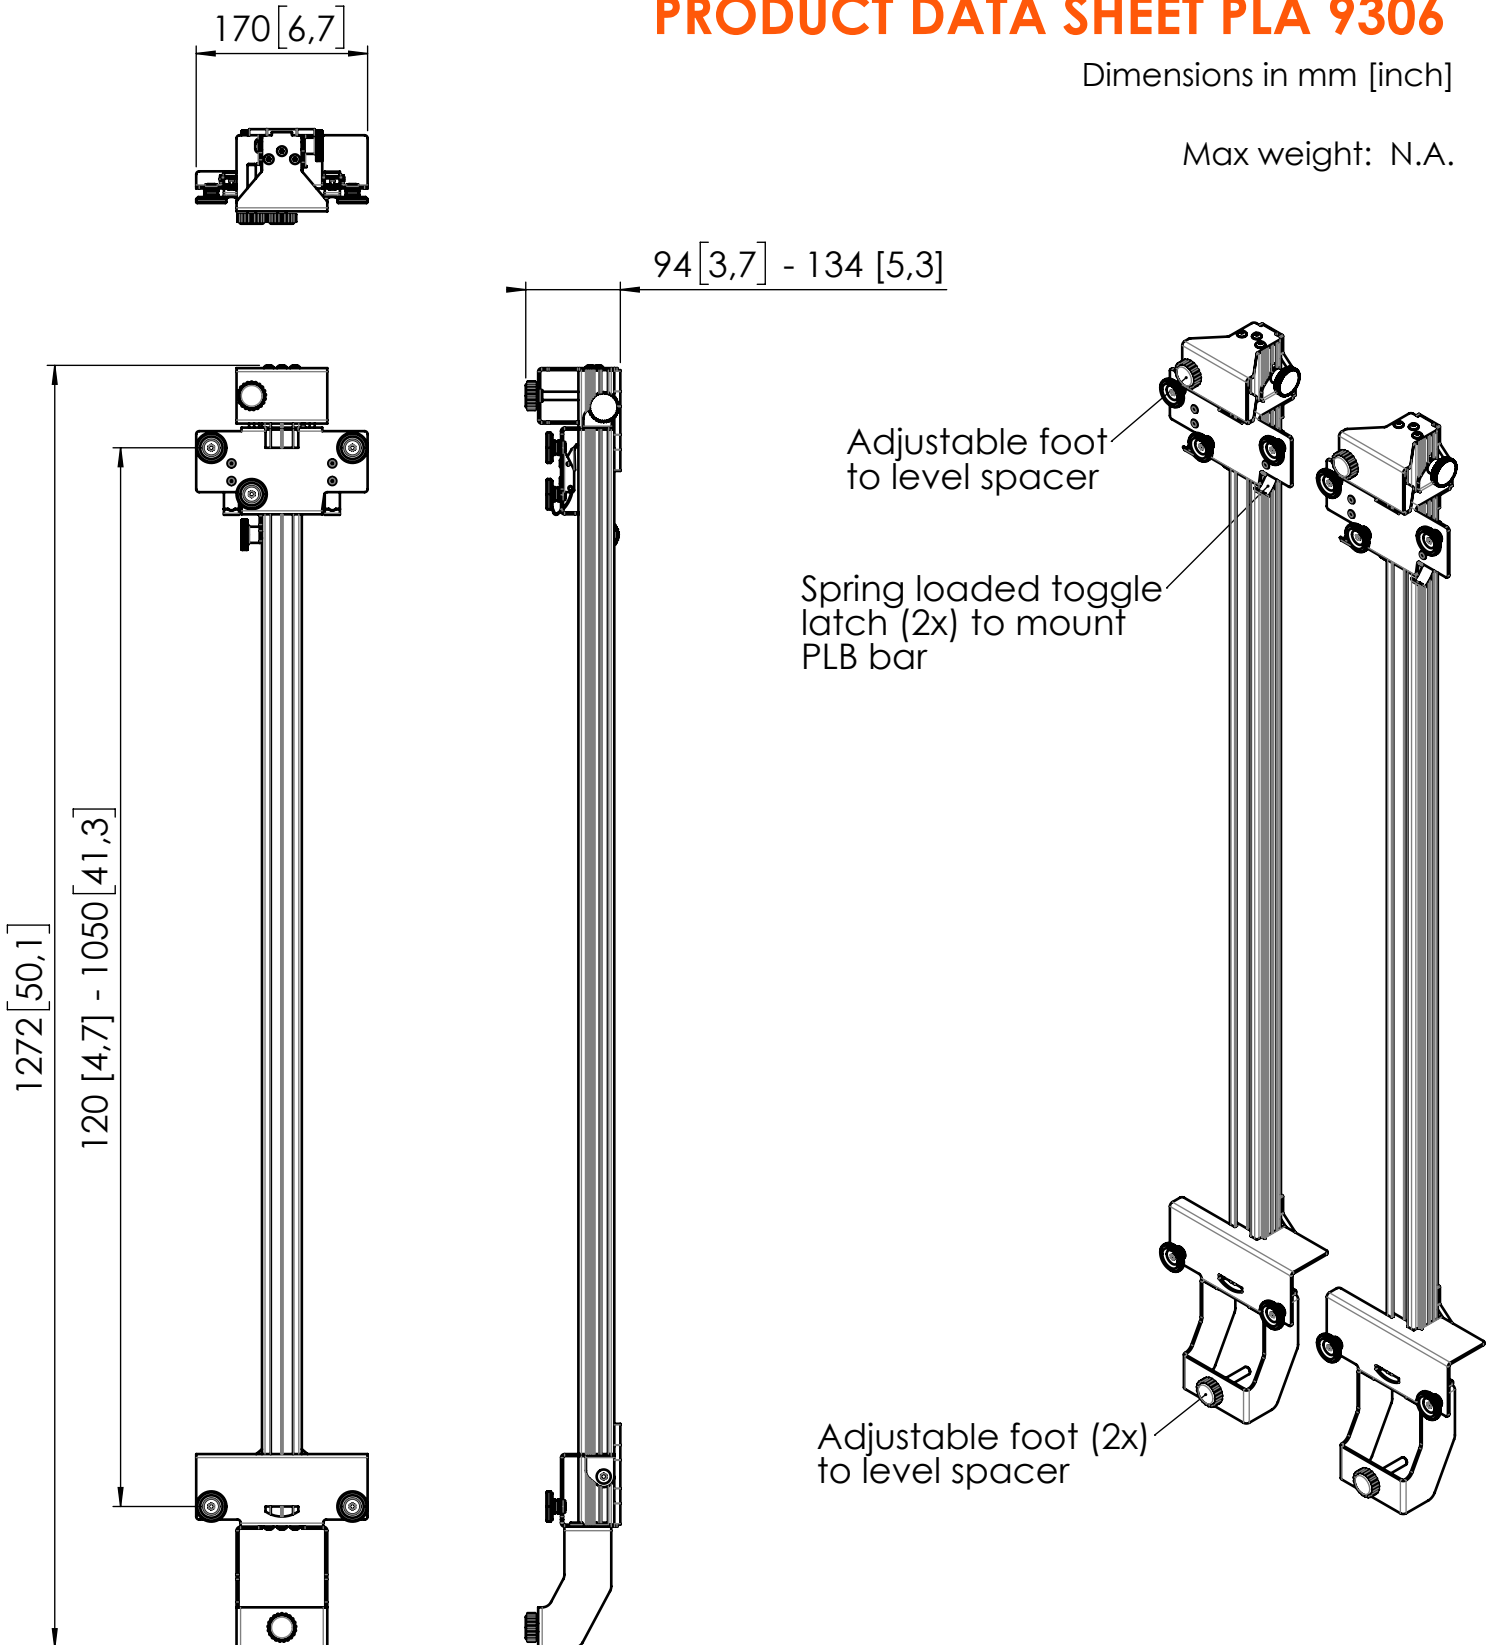

# Product data sheet

## PRODUCT DATA SHEET PLA 9306

Dimensions in mm [inch]

Max weight: N.A.

**Note:** This document and specifications herein are confidential and the exclusive property of Vogel's Products b.v. Neither this design nor any information contained in this drawing may be reproduced or disclosed to others without written consent of Vogel's Products b.v. The design and information will not be reproduced, copied or used, either in part or in its entirety, as the basis for the manufacture or sale of items without written permission.