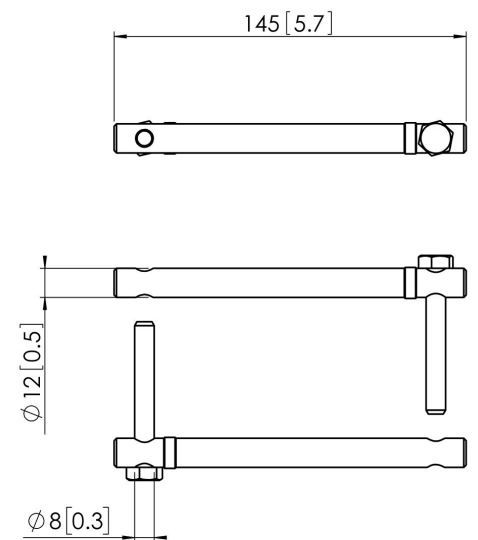

PUA 9503 Pole Coupler PUC 25xx

2 poles from the Connect-it Series (PUC 2508/ 2515/ 2530) can be coupled with the PUA 9503.

PUA 9503 Pole Coupler PUC 25xx

Specifications

Max. weight load (kg)	80
Max. weight load (Lbs)	176.37
Article number (SKU)	7295054
EAN single box	8712285319402
Colour	Silver
Certifications	TAA TÜV
TÜV certified	Yes
Guarantee	5 years