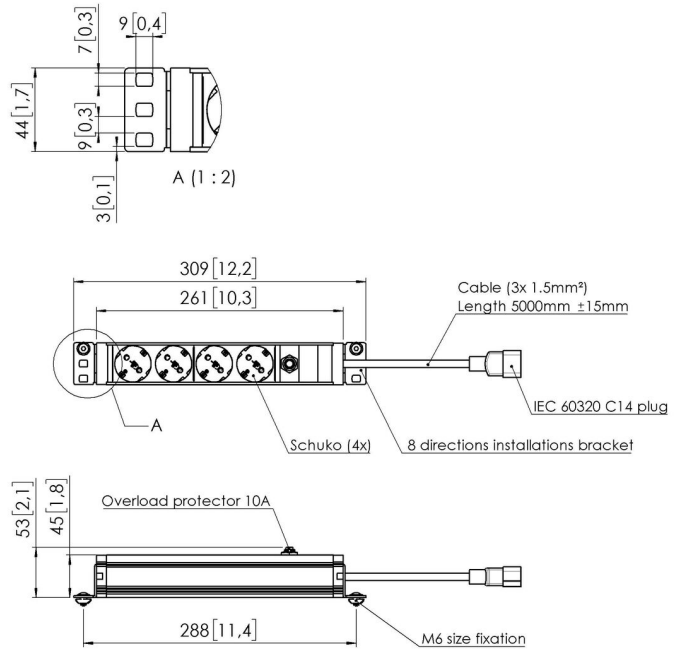

RISE A152 Socket block with bracket for RISE display lifts

Article number (SKU): 7301520
Colour: Black

Tender specifications

Article number (SKU): 7301520
Colour: Black

The RISE A152 socket block can be used to connect up to four devices to your RISE display lift. The four power sockets make it possible to connect and conceal all your peripherals behind the screen. This socket block is equipped with four sockets and is suitable for 240V EU plugs.