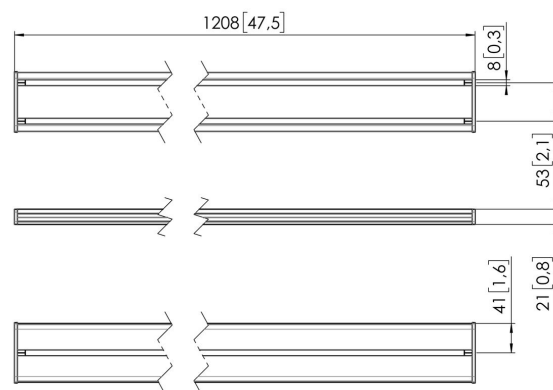

## MOMO C412 Interface Bar Component, 120 cm (white)

### Største fordele

Build your ideal monitor arm The MOMO C412 Interface Bar Component, 120 cm, is part of MOMO Motion and Motion +. Specially designed for optimal monitor alignment. Endless possibilities Create a multi-monitor set-up with just a few components. Including both straight and angled positions. MOMO monitor arm accessories and components are installed using just one allen (hex) key, cleverly integrated into the product. So you'll always have the right tool at hand.

### Specifikationer

Varenummer	7164121
Farve	Hvid
EAN enkelt pakke	8712285354601
Højde	81
Længde	1208
Dybde	21
TÜV-certificeret	Ja
Garanti	10 år

VOGEL'S HOLDING BV (©)

All rights reserved.  
Subject to printing errors,  
technical and price  
amendments.