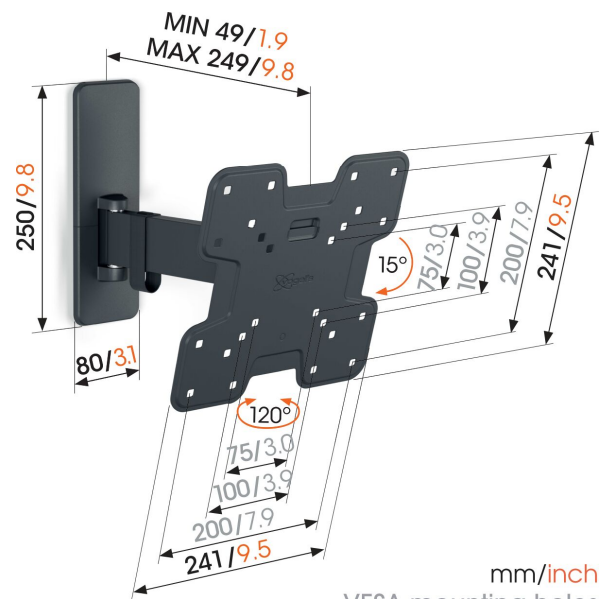

## TVM 1223 Full-Motion TV Wall Mount

### Key Benefits

- Smoothly turn your TV up to 120°
- Secure tilting up to 15°
- Easy to level, even after installation
- Cable strap included
- Free spirit level included

### Full-motion TV wall mount for TVs from 19 to 43 inches

With this QUICK Full-Motion TV wall mount, you can enjoy your TV to the max. You can turn the wall mount up to 120° and tilt it up to 15°. Installation is extremely easy and done in no time. You can mount your TV firmly and safely on the wall in less than 30 minutes. The TV wall mount is suitable for TVs from 19 to 43 inches and weighing up to 15 kg.

## Specifications

Article number (SKU)	1812230
Colour	Black
EAN single box	8712285348600
Product size	S
Height	241
Width	241
TÜV certified	Yes
Tilt	Tilt up to 15°
Turn	Up to 120°
Guarantee	5 years
Min. screen size (inch)	19
Max. screen size (inch)	43
Max. weight load (kg)	15
Max. bolt size	M8
Max. height of interface (mm)	241
Max. width of interface (mm)	241
Cable management	Cable strap
Max. distance to the wall (mm)	249
Max. horizontal hole pattern (mm)	200
Max. vertical hole pattern (mm)	200
Min. distance to the wall (mm)	49
Min. horizontal hole pattern (mm)	75
Min. vertical hole pattern (mm)	75
Number of pivot points	2
Spirit level included	Yes
Universal or fixed hole pattern	Fixed