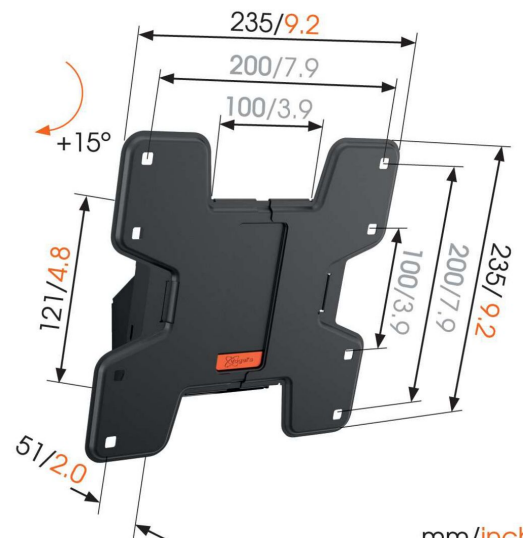

W50610 Tilting TV Wall Mount

Key Benefits

- Lock your TV securely in place
- Simply Smart Value: Great comfort for an affordable price
- Tilt (up to 15°) to avoid reflections

For TVs up to 43 inch (109 cm)

The W50610 is a durable TV wall mount, suitable for 19 to 43 inch (48 to 109 cm) TVs weighing up to 20 kg (44 lbs). Make room by mounting your TV high on the wall. Want to avoid having to squeeze past your TV? Mount it higher on the wall with the W50610 TV wall mount. The higher position also helps you reduce reflections and prevents children or pets from getting to it. A TV wall mount with tilt function makes for comfortable viewing, even if it is mounted high up.

mm/inch
VESA mounting holes

W50610 Tilting TV Wall Mount

Specifications

Article number (SKU)	8450610
Colour	Black
EAN single box	8712285330124
Product size	S
TÜV certified	Yes
Tilt	Tilt up to 15°
Guarantee	Lifetime
Min. screen size (inch)	19
Max. screen size (inch)	43
Max. weight load (kg/Lbs)	20 / 44.09
Max. bolt size	M8
Max. height of interface (mm)	235
Max. width of interface (mm)	235
Certifications	TÜV
Min. distance to the wall (mm / inch)	51 / 2.01
Universal or fixed hole pattern	Fixed