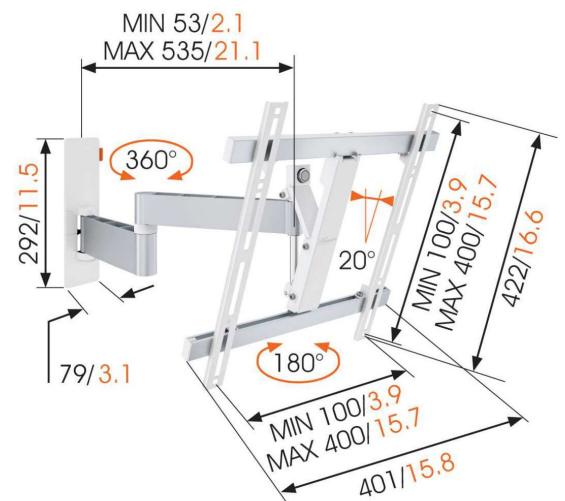

W53071 Full-Motion TV Wall Mount (white)

Key Benefits

- Easily level your TV even after installation
- Guide your cables
- Simply Smart Value: Great comfort for an affordable price
- Smoothly turn your TV up to 180°
- Tilt (up to 20°) to avoid reflections

For TVs up to 55 inch (140 cm)

The W53071 TV wall mount is suitable for 32 to 55 inch (81 to 140 cm) TVs. This sturdy mount supports up to 20 kg (44 lbs). Watching TV from your favourite places Do you find yourself wanting to watch TV from several places in your room? The W53071 full-motion mount from Vogel's helps you do that. Enjoy your favourite series from the couch at night, and then turn the TV for the perfect view of the morning news at the breakfast table.

mm/inch

W53071 Full-Motion TV Wall Mount (white)

Specifications

Article number (SKU)	8453071
Colour	White
EAN single box	8712285326967
Product size	M
TÜV certified	Yes
Tilt	Tilt up to 20°
Turn	Full motion (up to 180°)
Guarantee	Lifetime
Min. screen size (inch)	32
Max. screen size (inch)	55
Max. weight load (kg/Lbs)	20 / 44.09
Min. hole pattern	100mm x 100mm
Max. hole pattern	400mm x 400mm
Max. bolt size	M8
Max. height of interface (mm)	422
Max. width of interface (mm)	401
Certifications	TÜV
Max. distance to the wall (mm / inch)	540 / 21.26
Min. distance to the wall (mm / inch)	55 / 2.17
Number of pivot points	3
Universal or fixed hole pattern	Universal