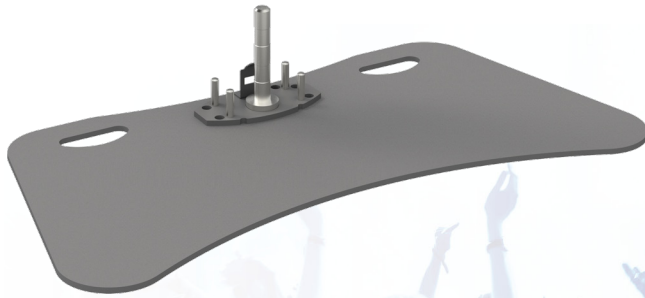

Base plate max. 65 inch, 60 kg

063.1010 Base plate up to 65" inch, 60kg, single construction (with pin)

For the customer who wishes to be flexible with the SmartMetals stands it is possible to exchange base plates.

Base plate max. 65 inch, 60 kg

Features

Weight: 22.40 kg

Colour: Dark grey

Maximum load: 60 kg

Inch range: max. 65 inch

Mobile / fixed: Fixed