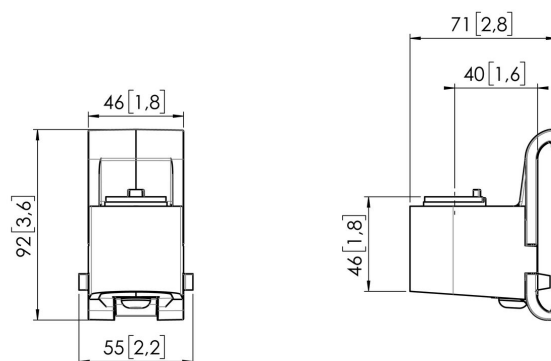

## MOMO C203 Adapter for Interface Bar Components (white)

### Største fordele

Build your ideal monitor arm The MOMO C203 Adapter for Interface Bar Components is part of MOMO Motion and Motion+. Specially designed for mounting the monitor arm or interface onto the interface bar. Endless possibilities Create a multi-monitor set-up with just a few components. Including both straight and angled positions. MOMO monitor arm accessories and components are installed using just one allen (hex) key, cleverly integrated into the product. So you'll always have the right tool at hand.

### Specifikationer

Varenummer	7162031
Farve	Hvid
EAN enkelt pakke	8712285354243
Højde	92
Bredde	55
Dybde	71
TÜV-certificeret	Ja
Garanti	10 år
	True

VOGEL'S HOLDING BV (©)

All rights reserved.  
Subject to printing errors,  
technical and price  
amendments.