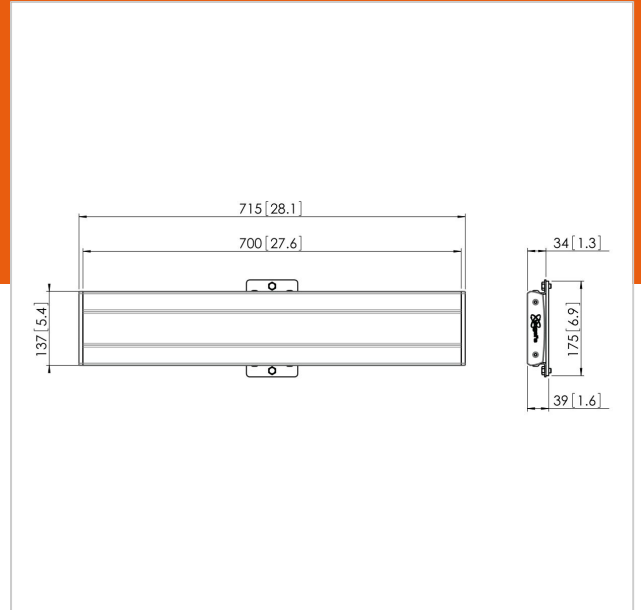

PFB 3407 Display interface bar silver

Article number (SKU)
Colour

7234074
Silver

Key Benefits

- Endlessly expandable
- Modular
- Quick and easy installation

The PFB 3407 interface bar is part of the modular Connect-it system with which you can create your own ceiling, floor or wall solution.

The PFB 3407 has a max. horizontal fitment of 650 mm and can be combined with the display interface strips of the PFS 3xxx Series.

PFB 3407 Display interface bar silver

www.vogels.com

VOGEL'S HOLDING BV 2019 (c) All rights reserved.
Subject to printing errors, technical and price amendments.
Date:2019-10-03

Specifications

Product type number	PFB 3407
Article number (SKU)	7234074
Colour	Silver
EAN single box	8712285318788
Width	715
TÜV certified	Yes
Guarantee	5 years
Max. height of interface (mm)	180
Max. width of interface (mm)	715
Fischer inside	Yes
Max. depth of interface (mm)	35
Max. horizontal hole pattern (mm)	650
Max. weight load on pole (kg)	160
Max. weight load on wall (kg)	53
Min. horizontal hole pattern (mm)	100