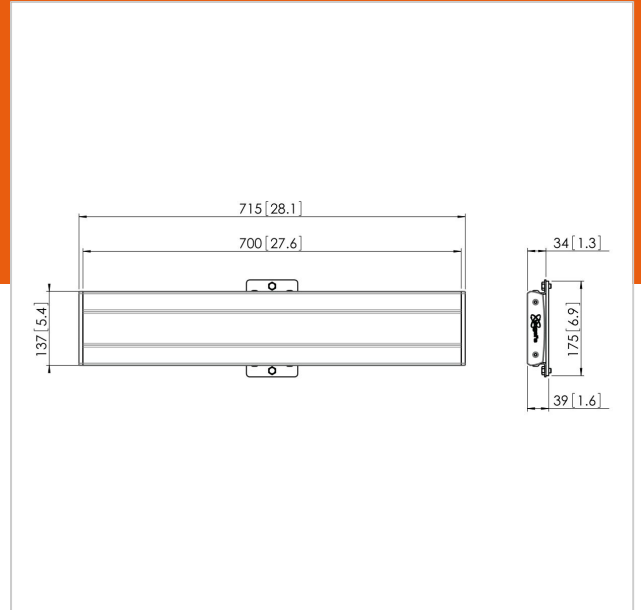

### Key Benefits

- Endlessly expandable
- Modular
- Quick and easy installation

The PFB 3407 interface bar is part of the modular Connect-it system with which you can create your own ceiling, floor or wall solution.

The PFB 3407 has a max. horizontal fitment of 650 mm and can be combined with the display interface strips of the PFS 3xxx Series.

## Specifications

Product type number	PFB 3407
Article number (SKU)	7234074
Colour	Silver
EAN single box	8712285318788
Width	715
TÜV certified	Yes
Guarantee	5 years
Max. height of interface (mm)	180
Max. width of interface (mm)	715
Fischer inside	Yes
Max. depth of interface (mm)	35
Max. horizontal hole pattern (mm)	650
Max. weight load on pole (kg)	160
Max. weight load on wall (kg)	53
Min. horizontal hole pattern (mm)	100