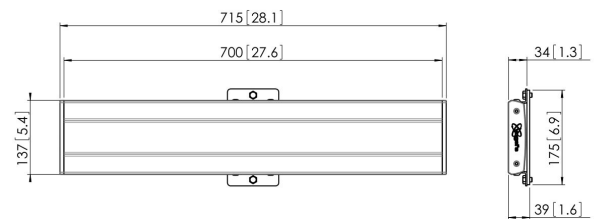

PFB 3407 Display Interface Bar (silver)

The PFB 3407 interface bar is part of the modular Connect-it system with which you can create your own ceiling, floor or wall solution.

PFB 3407 Display Interface Bar (silver)

Specifications

Article number (SKU)	7234074
Colour	Silver
EAN single box	8712285318788
Width	715
TÜV certified	Yes
Guarantee	5 years
Max. height of interface (mm)	180
Max. width of interface (mm)	715
Fischer inside	Yes
Max. depth of interface (mm)	35
Max. horizontal hole pattern (mm)	650
Max. weight load on pole (kg)	80
Max. weight load on wall (kg)	53
Min. horizontal hole pattern (mm)	100