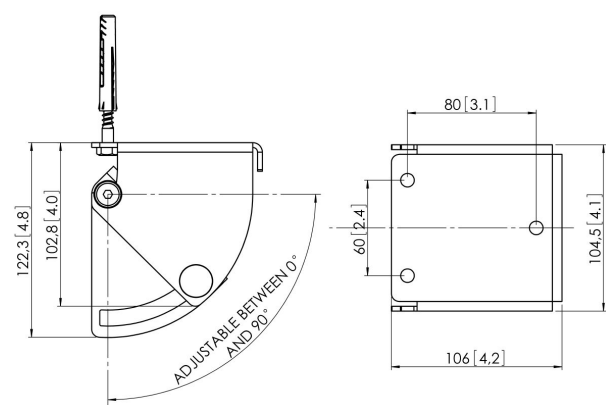

## PUC 1030 Ceiling Plate turn & tilt

The PUC 1030 ceiling plate is a part of the modular Connect-it system with which you can create your own ceiling solution for small- to medium-sized displays.

## PUC 1030 Ceiling Plate turn & tilt

### Specifications

Article number (SKU)	7210304
Colour	Silver
EAN single box	8712285317088
Height	122
Length	106
Width	104
TÜV certified	Yes
Tilt	Tilt up to 90°
Turn	Up to 360°
Guarantee	5 years
Max. weight load (kg/Lbs)	30 / 66.14
Ceiling plate options	Flat / inclined 0-90°
Fischer inside	Yes