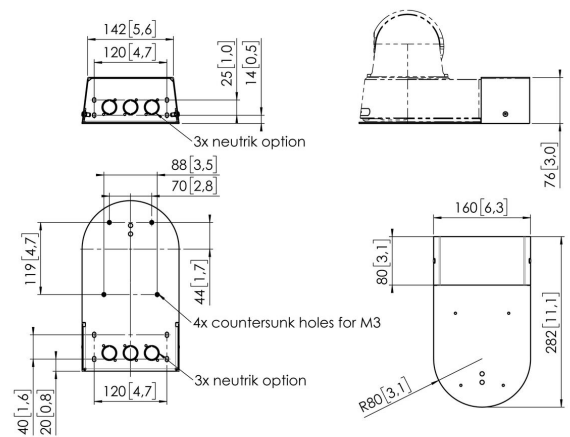

PPA 910 Camera Mount Sony SRG A40 black

Camera Mount for Sony SRG-A12 and SRG-A40 TZ camera. This camera mount can be easily mounted on the wall and ceiling. Cables can be neatly hidden in the bracket.

PPA 910 Camera Mount Sony SRG A40 black

Specifications

Max. weight load (kg)	2
Max. weight load (Lbs)	4.41
Length	282
Height	76
Width	160
Article number (SKU)	7023044A
EAN single box	8712285407666
Colour	Black
Guarantee	5 years