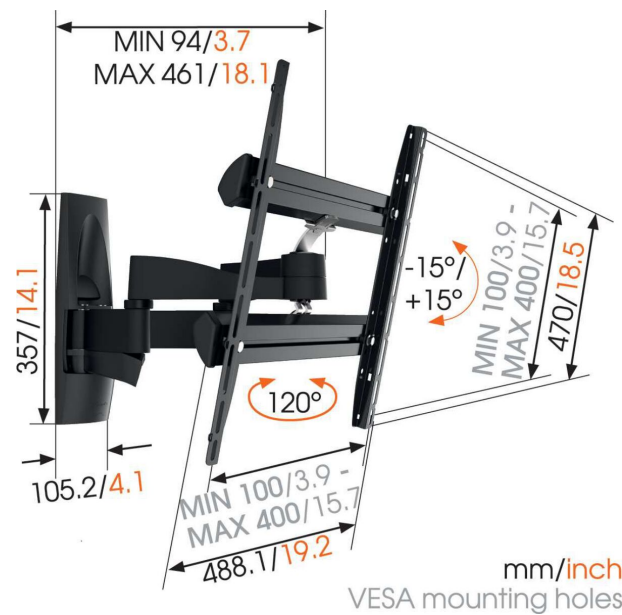

## WALL 3250 Full-Motion TV Wall Mount

### Full motion TV wall mount with double support arms

The WALL 3250 is designed especially for extra-large and heavy TVs. The maximum weight capacity of the WALL 3250 is 35 kg. A solid mount for TVs from 32" to 55" (81-140 cm). The maximum turning angle is 120° and the max. tilting angle is 15°.

# Specifications

Article number (SKU)	8354120
Colour	Black
EAN single box	8712285335563
Product size	M
TÜV certified	Yes
Tilt	Tilt up to 15°
Turn	Forward and turning motion (up to 120°)
Guarantee	Lifetime
Min. screen size (inch)	32
Max. screen size (inch)	55
Max. weight load (kg/Lbs)	35 / 77.16
Min. hole pattern	100mm x 100mm
Max. hole pattern	400mm x 400mm
Max. bolt size	M8
Max. height of interface (mm)	470
Max. width of interface (mm)	488
Cable management	Cable clip Cable management integrated in arm
Certifications	TÜV
Max. distance to the wall (mm / inch)	461 / 18.15
Max. horizontal hole pattern (mm)	400
Max. vertical hole pattern (mm)	400
Min. distance to the wall (mm / inch)	94 / 3.70
Number of pivot points	4
Universal or fixed hole pattern	Universal