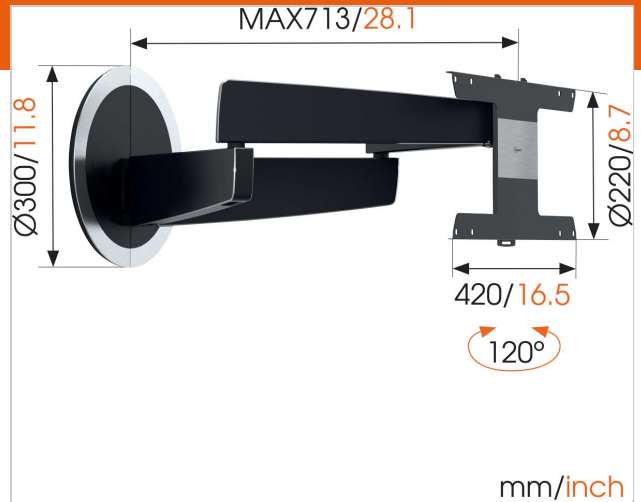

Elegance and flexibility in one TV wall mount

Vogel's NEXT 7346 is designed to endure. It has a clean bold look with graceful lines that creates a unique setting for a TV. It folds effortlessly against the wall, leaving a minimal amount of space between the mount and the wall. It glides effortlessly away from the wall and turns up to 120 degrees. When we created this mount, we put a great bit of Vogel's legacy in it. We included our Screen Protection System, which we invented a few years ago. It protects your OLED TV from bumping into the wall. The NEXT Series offers the Smart Movement Mechanism, a patented invention that ensures that you can turn your screen towards you in an instant. In view of the extremely thin, and therefore slender construction of the OLED screens, this is a valuable addition from the Vogel's wall bracket. Create a clean look by concealing your cables from sight with the Vogel's patented Cable Inlay System.