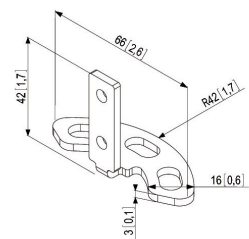

PFA 9101 Floor plate for PUC 23

The PFA 9101 floor plate is a part of the modular Connect-it system with which you can create your own floor/ceiling solution for small- to medium-sized displays.

PFA 9101 Floor plate for PUC 23

Specifications

Article number (SKU)	7295044
Colour	Black
EAN single box	8712285318269
Guarantee	5 years

VOGEL'S HOLDING BV (©)

All rights reserved.
Subject to printing errors,
technical and price
amendments.